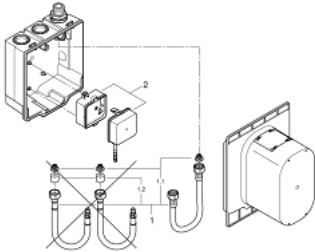

36 337 001 EUROSMART COSMOPOLITAN E CONCEALED MOUNTING BOX

PRODUCT DESCRIPTION

- wall installation
- for installation with pre-mixed or cold water
- suitable for IR-sets for final installation
- stop valve
- connection housing for power supply
- suitable for
 - 36 410 000, 36 334 SD0, 36 335 SD0, 36 273 000
- allows for waterproofing of wall construction surrounding the concealed body
- with sealing sleeve

36 337 001 EUROSMART COSMOPOLITAN E CONCEALED MOUNTING BOX

SPARE PARTS

- 1: Connection hose set (Spare part-nr. 42417000)
- 1.1: Filter (Spare part-nr. 4241300M)
- 1.2: Non-return valve (Spare part-nr. 4240400M)
- 2: Switching power supply (Spare part-nr. 42470000)