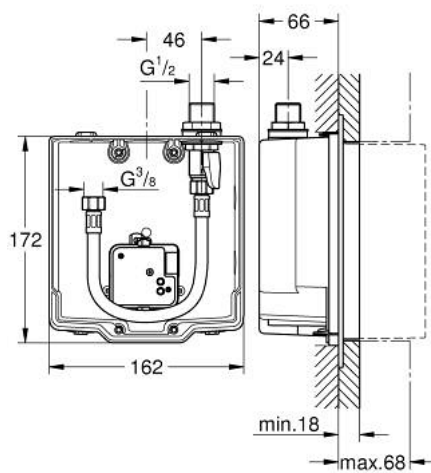

36 337 001 EUROSMART COSMOPOLITAN E CONCEALED MOUNTING BOX

PRODUCT DESCRIPTION

- wall installation
- for installation with pre-mixed or cold water
- suitable for IR-sets for final installation
- stop valve
- connection housing for power supply
- suitable for
 - 36 410 000, 36 334 SD0, 36 335 SD0, 36 273 000
- allows for waterproofing of wall construction surrounding the concealed body
- with sealing sleeve

36 337 001 EUROSMART COSMOPOLITAN E CONCEALED MOUNTING BOX

SPARE PARTS

- 1: Connection hose set (Spare part-nr. 42417000)
- 1.1: Filter (Spare part-nr. 4241300M)
- 1.2: Non-return valve (Spare part-nr. 4240400M)
- 2: Switching power supply (Spare part-nr. 42470000)