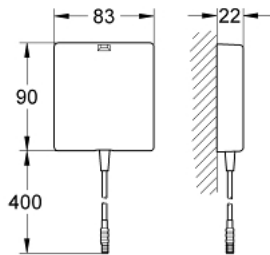

### PRODUCT DESCRIPTION

- for one eye infra-red wash basin mixer
- switch-mode power supply with operating voltage 100-230 V AC, 50 - 60 Hz
- for concealed socket with cover and strain relief
- suitable for the following articles: 36 413 000, 36 409 000, 36 269 000

### SPARE PARTS

1: power supply unit (Spare part-nr. 42409000)

2: cap (Spare part-nr. 42410000)