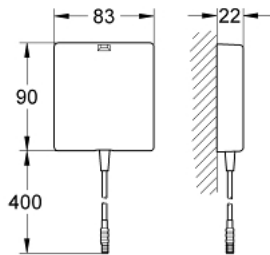

36 338 000 SWITCH-MODE POWER SUPPLY

PRODUCT DESCRIPTION

- for one eye infra-red wash basin mixer
- switch-mode power supply with operating voltage 100-230 V AC, 50 - 60 Hz
- for concealed socket with cover and strain relief
- suitable for the following articles: 36 413 000, 36 409 000, 36 269 000

36 338 000 SWITCH-MODE POWER SUPPLY

SPARE PARTS

1: power supply unit (Spare part-nr. 42409000)

2: cap (Spare part-nr. 42410000)