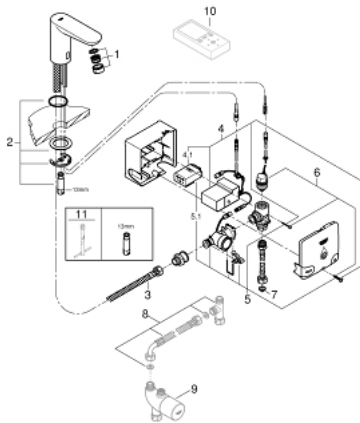

36 384 000 EUROECO COSMOPOLITAN E POWERBOX

PRODUCT DESCRIPTION

- Tyc: Chrome
- infra-red electronic basin tap 1/2" without mixer
- with infrared sensor for bi-directional communication for monitoring, configuration and servicing
- including Powerbox self-generating power system
- GROHE LongLife finish
- GROHE EcoJoy - Less water, perfect flow
- maximum flow rate (at 3 bar): 5 l/min
- flexible connection hose
- dirt strainer
- rapid installation system
- Powerbox
- power generator with water turbine
- internal energy saving unit
- with use of 60 s/24 h stand-by, 260 s/100 h stand-by
- with additional backup power
- 7 pre-set programs:
 - auto flush
 - thermal disinfection
 - cleaning mode
- additional functions and precise settings by remote control 36 407
- CE approved
- min. recommended pressure 1.0 bar

36 384 000 EUROECO COSMOPOLITAN E POWERBOX

SPARE PARTS

- 1: Mousseur (Spare part-nr. 48159000)
- 2: Shank mounting kit (Spare part-nr. 42389000)
- 3: Connection hose (Spare part-nr. 46255000)
- 4: Electronic (Spare part-nr. 42458000)
- 4.1: Battery housing (Spare part-nr. 42393000)
- 5: Generator (Spare part-nr. 42457000)
- 5.1: Battery housing (Spare part-nr. 42393000)
- 6: Solenoid valve (Spare part-nr. 42456000)
- 7: Filter (Spare part-nr. 4241300M)
- 8: Connection set (Spare part-nr. 47533000)*
- 9: Thermostatic scalding protection (Spare part-nr. 34487000)*
- 10: Remote control (Spare part-nr. 36407001)*
- 11: Mounting wrench (Spare part-nr. 19017000)*