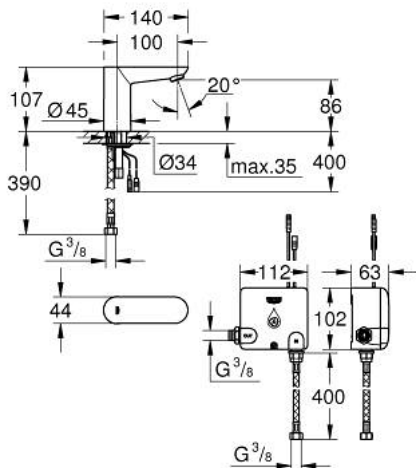

36 384 000 EUROSMART COSMOPOLITAN E POWERBOX

PRODUCT DESCRIPTION

- Tyc: Chrome
- infra-red electronic basin tap 1/2" without mixer
- with infrared sensor for bi-directional communication for monitoring, configuration and servicing
- including Powerbox self-generating power system
- GROHE LongLife finish
- GROHE EcoJoy - Less water, perfect flow
- maximum flow rate (at 3 bar): 5 l/min
- flexible connection hose
- dirt strainer
- rapid installation system
- Powerbox
- power generator with water turbine
- internal energy saving unit
- with use of 60 s/24 h stand-by, 260 s/100 h stand-by
- with additional backup power
- 7 pre-set programs:
 - auto flush
 - thermal disinfection
 - cleaning mode
- additional functions and precise settings by remote control 36 407
- CE approved
- min. recommended pressure 1.0 bar

36 384 000 EUROSMART COSMOPOLITAN E POWERBOX

SPARE PARTS

- 1: Mousseur (Spare part-nr. 48159000)
- 2: Shank mounting kit (Spare part-nr. 42389000)
- 3: Connection hose (Spare part-nr. 46255000)
- 4: Electronic (Spare part-nr. 42458000)
- 4.1: Battery housing (Spare part-nr. 42393000)
- 5: Generator (Spare part-nr. 42457000)
- 5.1: Battery housing (Spare part-nr. 42393000)
- 6: Solenoid valve (Spare part-nr. 42456000)
- 7: Filter (Spare part-nr. 4241300M)
- 8: Connection set (Spare part-nr. 47533000)*
- 9: Thermostatic scalding protection (Spare part-nr. 34487000)*
- 10: Remote control (Spare part-nr. 36407001)*
- 11: Mounting wrench (Spare part-nr. 19017000)*