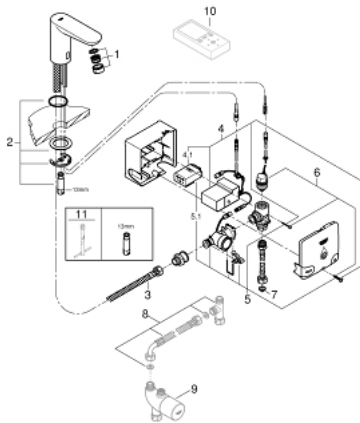

36 384 000 EUROSMART COSMOPOLITAN E POWERBOX

PRODUCT DESCRIPTION

- Tyc: Chrome
- infra-red electronic basin tap 1/2" without mixer
- with infrared sensor for bi-directional communication for monitoring, configuration and servicing
- including Powerbox self-generating power system
- GROHE LongLife finish
- GROHE EcoJoy - Less water, perfect flow
- maximum flow rate (at 3 bar): 5 l/min
- flexible connection hose
- dirt strainer
- rapid installation system
- Powerbox
- power generator with water turbine
- internal energy saving unit
- with use of 60 s/24 h stand-by, 260 s/100 h stand-by
- with additional backup power
- 7 pre-set programs:
 - auto flush
 - thermal disinfection
 - cleaning mode
- additional functions and precise settings by remote control 36 407
- CE approved
- min. recommended pressure 1.0 bar

36 384 000 EUROSMART COSMOPOLITAN E POWERBOX

SPARE PARTS

- 1: Mousseur (Spare part-nr. 48159000)
- 2: Shank mounting kit (Spare part-nr. 42389000)
- 3: Connection hose (Spare part-nr. 46255000)
- 4: Electronic (Spare part-nr. 42458000)
- 4.1: Battery housing (Spare part-nr. 42393000)
- 5: Generator (Spare part-nr. 42457000)
- 5.1: Battery housing (Spare part-nr. 42393000)
- 6: Solenoid valve (Spare part-nr. 42456000)
- 7: Filter (Spare part-nr. 4241300M)
- 8: Connection set (Spare part-nr. 47533000)*
- 9: Thermostatic scalding protection (Spare part-nr. 34487000)*
- 10: Remote control (Spare part-nr. 36407001)*
- 11: Mounting wrench (Spare part-nr. 19017000)*