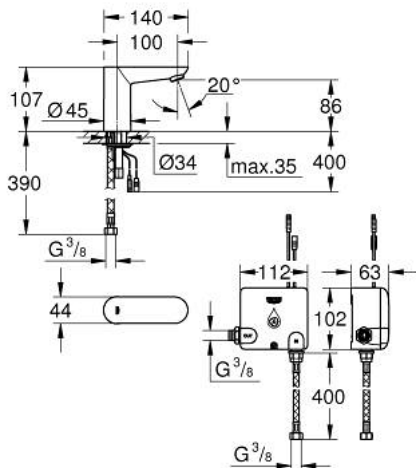

36 384 000 EUROECO COSMOPOLITAN E POWERBOX

PRODUCT DESCRIPTION

- Tyc: Chrome
- infra-red electronic basin tap 1/2" without mixer
- with infrared sensor for bi-directional communication for monitoring, configuration and servicing
- including Powerbox self-generating power system
- GROHE LongLife finish
- GROHE EcoJoy - Less water, perfect flow
- maximum flow rate (at 3 bar): 5 l/min
- flexible connection hose
- dirt strainer
- rapid installation system
- Powerbox
- power generator with water turbine
- internal energy saving unit
- with use of 60 s/24 h stand-by, 260 s/100 h stand-by
- with additional backup power
- 7 pre-set programs:
 - auto flush
 - thermal disinfection
 - cleaning mode
- additional functions and precise settings by remote control 36 407
- CE approved
- min. recommended pressure 1.0 bar

36 384 000 EUROECO COSMOPOLITAN E POWERBOX

SPARE PARTS

- 1: Mousseur (Spare part-nr. 48159000)
- 2: Shank mounting kit (Spare part-nr. 42389000)
- 3: Connection hose (Spare part-nr. 46255000)
- 4: Electronic (Spare part-nr. 42458000)
- 4.1: Battery housing (Spare part-nr. 42393000)
- 5: Generator (Spare part-nr. 42457000)
- 5.1: Battery housing (Spare part-nr. 42393000)
- 6: Solenoid valve (Spare part-nr. 42456000)
- 7: Filter (Spare part-nr. 4241300M)
- 8: Connection set (Spare part-nr. 47533000)*
- 9: Thermostatic scalding protection (Spare part-nr. 34487000)*
- 10: Remote control (Spare part-nr. 36407001)*
- 11: Mounting wrench (Spare part-nr. 19017000)*