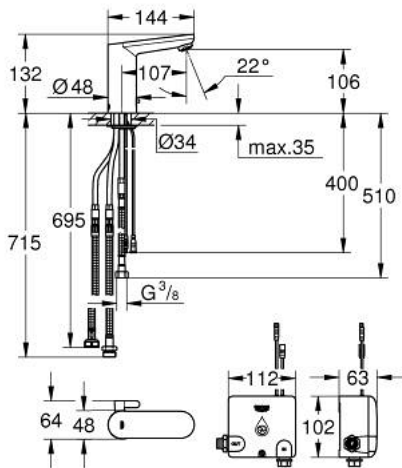

36 386 001 EUROSMART COSMOPOLITAN E POWERBOX

PRODUCT DESCRIPTION

- Tyc: Chrome
- infra-red electronic basin mixer with mixing device and adjustable temperature limiter
- with infrared sensor for bi-directional communication for monitoring, configuration and servicing
- including Powerbox self-generating power system
- GROHE LongLife finish
- GROHE EcoJoy - Less water, perfect flow
- maximum flow rate (at 3 bar): 5.5 l/min
- including all flexible connection hoses
- non return valve
- dirt strainer
- rapid installation system
- Powerbox
- power generator with water turbine
- internal energy saving unit
- with use of 60 s/24 h stand-by, 260 s/100 h stand-by
- with additional backup power
- 7 pre-set programs:
 - auto flush
 - thermal disinfection
 - cleaning mode
- additional functions and precise settings by remote control 36 407
- CE approved
- min. recommended pressure 1.0 bar

36 386 001 EUROSMART COSMOPOLITAN E POWERBOX

SPARE PARTS

- 1: Screws (Spare part-nr. 4283100M)
- 2: Mousseur (Spare part-nr. 42832000)
- 3: Mixing device (Spare part-nr. 42401000)
- 4: Connection hose (Spare part-nr. 42403000)
- 4.1: Non-return valve (Spare part-nr. 4240400M)
- 4.2: Filter (Spare part-nr. 4241300M)
- 5: Electronic (Spare part-nr. 42458000)
- 5.1: Battery housing (Spare part-nr. 42393000)
- 6: Generator (Spare part-nr. 42457000)
- 6.1: Battery housing (Spare part-nr. 42393000)
- 7: Solenoid valve (Spare part-nr. 42456000)
- 8: Remote control (Spare part-nr. 36407001)*
- 9: Mousseur (Spare part-nr. 36133000)*
- 10: Hidden mixing device (Spare part-nr. 42408000)*