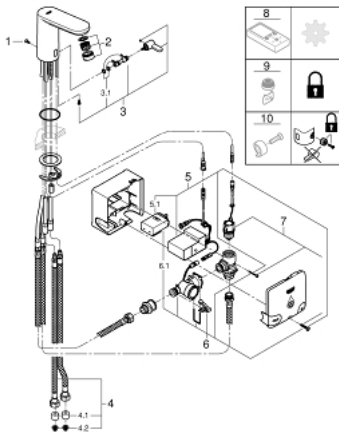

36 386 001 EUROSMART COSMOPOLITAN E POWERBOX

PRODUCT DESCRIPTION

- Tyc: Chrome
- infra-red electronic basin mixer with mixing device and adjustable temperature limiter
- with infrared sensor for bi-directional communication for monitoring, configuration and servicing
- including Powerbox self-generating power system
- GROHE LongLife finish
- GROHE EcoJoy - Less water, perfect flow
- maximum flow rate (at 3 bar): 5.5 l/min
- including all flexible connection hoses
- non return valve
- dirt strainer
- rapid installation system
- Powerbox
- power generator with water turbine
- internal energy saving unit
- with use of 60 s/24 h stand-by, 260 s/100 h stand-by
- with additional backup power
- 7 pre-set programs:
 - auto flush
 - thermal disinfection
 - cleaning mode
- additional functions and precise settings by remote control 36 407
- CE approved
- min. recommended pressure 1.0 bar

36 386 001 EUROSMART COSMOPOLITAN E POWERBOX

SPARE PARTS

- 1: Screws (Spare part-nr. 4283100M)
- 2: Mousseur (Spare part-nr. 42832000)
- 3: Mixing device (Spare part-nr. 42401000)
- 4: Connection hose (Spare part-nr. 42403000)
- 4.1: Non-return valve (Spare part-nr. 4240400M)
- 4.2: Filter (Spare part-nr. 4241300M)
- 5: Electronic (Spare part-nr. 42458000)
- 5.1: Battery housing (Spare part-nr. 42393000)
- 6: Generator (Spare part-nr. 42457000)
- 6.1: Battery housing (Spare part-nr. 42393000)
- 7: Solenoid valve (Spare part-nr. 42456000)
- 8: Remote control (Spare part-nr. 36407001)*
- 9: Mousseur (Spare part-nr. 36133000)*
- 10: Hidden mixing device (Spare part-nr. 42408000)*