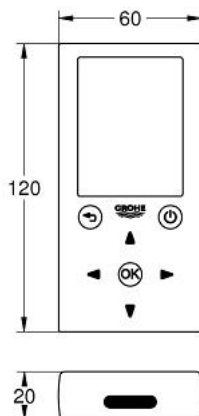

36 407 001 REMOTE CONTROL

PRODUCT DESCRIPTION

- for all GROHE one eye infra-red products as of 06/2015 and GROHE Blue Home until 12/2018
- monitoring
- consumption and usage data
- thermal disinfection cycles (infrared faucets)
- auto flush cycles (infrared faucets)
- cleaning mode cycles (GROHE Blue Home)
- filter and CO₂ capacity (GROHE Blue Home)
- configuration
- cleaning mode activation
- thermal disinfection (infrared faucets)
- detection range (infrared faucets)
- shut off delay (infrared faucets)
- auto flush (infrared faucets)
- filter capacity (GROHE Blue Home)
- service
- send and save profiles
- reset functions
- service details
- demo mode
- error codes (GROHE Blue Home)
- 3 x 1.5 V DC (AAA) battery supply