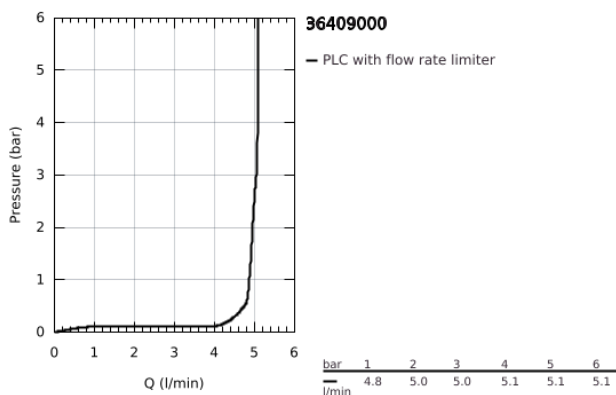

36 409 000 **EUROECO COSMOPOLITAN E BLUETOOTH INFRA-RED ELECTRONIC BASIN  
TAP 1/2"**  
**WITHOUT MIXING DEVICE**

**PRODUCT DESCRIPTION (1/2)**

- Colour: chrome
- with infrared sensor and Bluetooth module for bi-directional communication for monitoring, configuration and service purpose
- with plug transformer 100-240 V AC, 50-60 Hz, 6.75 V DC
- rapid installation system
- GROHE LongLife finish
- GROHE EcoJoy - less water, perfect flow
- maximum flow rate (at 3 bar): 5 l/min
- external solenoid valve
- dirt strainer
- with Bluetooth 4.0\* for wireless data communication
- for Apple\*\* and Android devices
- Bluetooth range (max. 10 m) varies depending on used materials and walls between transmitter and receiver
- monitoring
- password protected products
- app detects all Bluetooth products in range
- auto flush cycles and timing last auto flush
- usage per day / 30 days
- thermal disinfection cycles and timings last disinfection
- configuration
- detection range and shut off delay
- thermal disinfection
- auto flush
- cleaning mode
- 2 on/off timers
- identification by name
- service
- send and save 3 profiles
- reset functions
- hard and software version
- CE approved
- noise classification I in accordance with DIN 4109