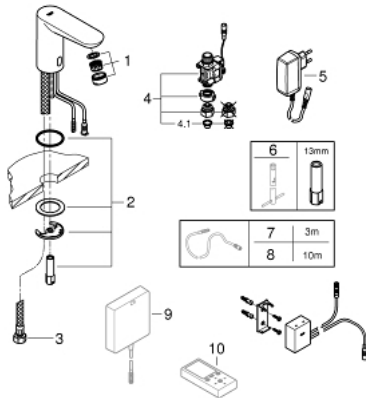

36 409 000 **EUROECO COSMOPOLITAN E BLUETOOTH INFRA-RED ELECTRONIC BASIN  
TAP 1/2"**  
**WITHOUT MIXING DEVICE**

**PRODUCT DESCRIPTION (1/2)**

- Colour: chrome
- with infrared sensor and Bluetooth module for bi-directional communication for monitoring, configuration and service purpose
- with plug transformer 100-240 V AC, 50-60 Hz, 6.75 V DC
- rapid installation system
- GROHE LongLife finish
- GROHE EcoJoy - less water, perfect flow
- maximum flow rate (at 3 bar): 5 l/min
- external solenoid valve
- dirt strainer
- with Bluetooth 4.0\* for wireless data communication
- for Apple\*\* and Android devices
- Bluetooth range (max. 10 m) varies depending on used materials and walls between transmitter and receiver
- monitoring
- password protected products
- app detects all Bluetooth products in range
- auto flush cycles and timing last auto flush
- usage per day / 30 days
- thermal disinfection cycles and timings last disinfection
- configuration
- detection range and shut off delay
- thermal disinfection
- auto flush
- cleaning mode
- 2 on/off timers
- identification by name
- service
- send and save 3 profiles
- reset functions
- hard and software version
- CE approved
- noise classification I in accordance with DIN 4109

36 409 000 **EUROECO COSMOPOLITAN E BLUETOOTH INFRA-RED ELECTRONIC BASIN**  
**TAP 1/2"**  
**WITHOUT MIXING DEVICE**

**SPARE PARTS**

- 1: Mousseur (Spare part-nr. 48159000)
- 2: Shank mounting kit (Spare part-nr. 42389000)
- 3: Connection hose (Spare part-nr. 46255000)
- 4: Solenoid valve (Spare part-nr. 42390000)
- 4.1: Dirt strainer (Spare part-nr. 42395000)
- 5: Mains adaptor (Spare part-nr. 42388000)
- 6: Mounting wrench (Spare part-nr. 19017000)\*
- 7: Power extension cable (Spare part-nr. 36340000)\*
- 8: Power extension cable (Spare part-nr. 36341000)\*
- 9: Switch-mode power supply (Spare part-nr. 36338000)\*
- 10: Remote control (Spare part-nr. 36407001)\*