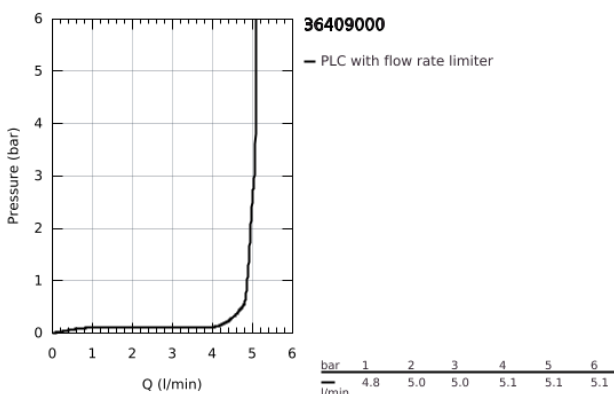

36 409 000 EUROSMART COSMOPOLITAN E INFRA-RED ELECTRONIC BASIN TAP 1/2" WITHOUT MIXING DEVICE

PRODUCT DESCRIPTION (1/2)

- Colour: chrome
- with infrared sensor and Bluetooth module for bi-directional communication for monitoring, configuration and service purpose
- with plug transformer 100-240 V AC, 50-60 Hz, 6.75 V DC
- rapid installation system
- GROHE LongLife finish
- GROHE EcoJoy - less water, perfect flow
- maximum flow rate (at 3 bar): 5 l/min
- external solenoid valve
- dirt strainer
- with Bluetooth 4.0* for wireless data communication
- for Apple** and Android devices
- Bluetooth range (max. 10 m) varies depending on used materials and walls between transmitter and receiver
- monitoring
- password protected products
- app detects all Bluetooth products in range
- auto flush cycles and timing last auto flush
- usage per day / 30 days
- thermal disinfection cycles and timings last disinfection
- configuration
- detection range and shut off delay
- thermal disinfection
- auto flush
- cleaning mode
- 2 on/off timers
- identification by name
- service
- send and save 3 profiles
- reset functions
- hard and software version
- CE approved
- noise classification I in accordance with DIN 4109