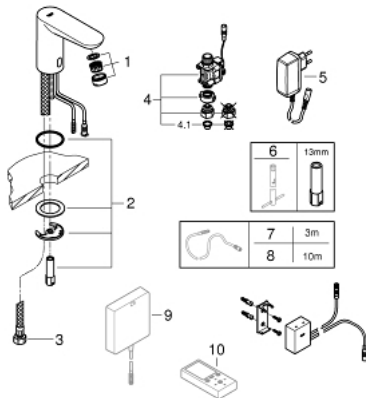

36 409 000 EUROSMART COSMOPOLITAN E INFRA-RED ELECTRONIC BASIN TAP 1/2" WITHOUT MIXING DEVICE

PRODUCT DESCRIPTION (1/2)

- Colour: chrome
- with infrared sensor and Bluetooth module for bi-directional communication for monitoring, configuration and service purpose
- with plug transformer 100-240 V AC, 50-60 Hz, 6.75 V DC
- rapid installation system
- GROHE LongLife finish
- GROHE EcoJoy - less water, perfect flow
- maximum flow rate (at 3 bar): 5 l/min
- external solenoid valve
- dirt strainer
- with Bluetooth 4.0* for wireless data communication
- for Apple** and Android devices
- Bluetooth range (max. 10 m) varies depending on used materials and walls between transmitter and receiver
- monitoring
- password protected products
- app detects all Bluetooth products in range
- auto flush cycles and timing last auto flush
- usage per day / 30 days
- thermal disinfection cycles and timings last disinfection
- configuration
- detection range and shut off delay
- thermal disinfection
- auto flush
- cleaning mode
- 2 on/off timers
- identification by name
- service
- send and save 3 profiles
- reset functions
- hard and software version
- CE approved
- noise classification I in accordance with DIN 4109

36 409 000 EUROSMART COSMOPOLITAN E INFRA-RED ELECTRONIC BASIN TAP 1/2" WITHOUT MIXING DEVICE

SPARE PARTS

- 1: Mousseur (Spare part-nr. 48159000)
- 2: Shank mounting kit (Spare part-nr. 42389000)
- 3: Connection hose (Spare part-nr. 46255000)
- 4: Solenoid valve (Spare part-nr. 42390000)
- 4.1: Dirt strainer (Spare part-nr. 42395000)
- 5: Mains adaptor (Spare part-nr. 42388000)
- 6: Mounting wrench (Spare part-nr. 19017000)*
- 7: Power extension cable (Spare part-nr. 36340000)*
- 8: Power extension cable (Spare part-nr. 36341000)*
- 9: Switch-mode power supply (Spare part-nr. 36338000)*
- 10: Remote control (Spare part-nr. 36407001)*