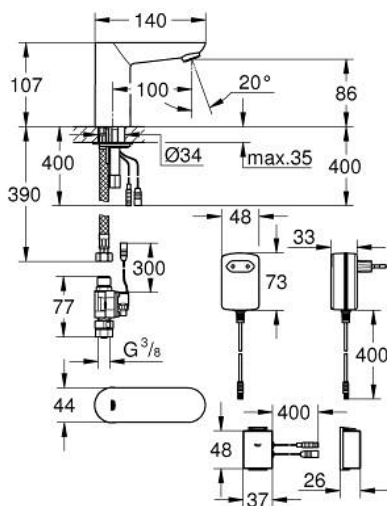

36 409 000 **EUROECO COSMOPOLITAN E BLUETOOTH INFRA-RED ELECTRONIC BASIN  
TAP 1/2"**  
**WITHOUT MIXING DEVICE**

**PRODUCT DESCRIPTION (1/2)**

- Colour: chrome
- with infrared sensor and Bluetooth module for bi-directional communication for monitoring, configuration and service purpose
- with plug transformer 100-240 V AC, 50-60 Hz, 6.75 V DC
- rapid installation system
- GROHE LongLife finish
- GROHE EcoJoy - less water, perfect flow
- maximum flow rate (at 3 bar): 5 l/min
- external solenoid valve
- dirt strainer
- with Bluetooth 4.0\* for wireless data communication
- for Apple\*\* and Android devices
- Bluetooth range (max. 10 m) varies depending on used materials and walls between transmitter and receiver
- monitoring
- password protected products
- app detects all Bluetooth products in range
- auto flush cycles and timing last auto flush
- usage per day / 30 days
- thermal disinfection cycles and timings last disinfection
- configuration
- detection range and shut off delay
- thermal disinfection
- auto flush
- cleaning mode
- 2 on/off timers
- identification by name
- service
- send and save 3 profiles
- reset functions
- hard and software version
- CE approved
- noise classification I in accordance with DIN 4109

36 409 000 **EUROECO COSMOPOLITAN E BLUETOOTH INFRA-RED ELECTRONIC BASIN**  
**TAP 1/2"**  
**WITHOUT MIXING DEVICE**

**SPARE PARTS**

- 1: Mousseur (Spare part-nr. 48159000)
- 2: Shank mounting kit (Spare part-nr. 42389000)
- 3: Connection hose (Spare part-nr. 46255000)
- 4: Solenoid valve (Spare part-nr. 42390000)
- 4.1: Dirt strainer (Spare part-nr. 42395000)
- 5: Mains adaptor (Spare part-nr. 42388000)
- 6: Mounting wrench (Spare part-nr. 19017000)\*
- 7: Power extension cable (Spare part-nr. 36340000)\*
- 8: Power extension cable (Spare part-nr. 36341000)\*
- 9: Switch-mode power supply (Spare part-nr. 36338000)\*
- 10: Remote control (Spare part-nr. 36407001)\*