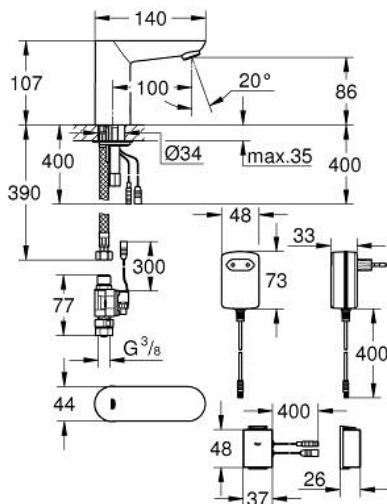

36 409 000 EUROSMART COSMOPOLITAN E INFRA-RED ELECTRONIC BASIN TAP 1/2" WITHOUT MIXING DEVICE

PRODUCT DESCRIPTION (1/2)

- Colour: chrome
- with infrared sensor and Bluetooth module for bi-directional communication for monitoring, configuration and service purpose
- with plug transformer 100-240 V AC, 50-60 Hz, 6.75 V DC
- rapid installation system
- GROHE LongLife finish
- GROHE EcoJoy - less water, perfect flow
- maximum flow rate (at 3 bar): 5 l/min
- external solenoid valve
- dirt strainer
- with Bluetooth 4.0* for wireless data communication
- for Apple** and Android devices
- Bluetooth range (max. 10 m) varies depending on used materials and walls between transmitter and receiver
- monitoring
- password protected products
- app detects all Bluetooth products in range
- auto flush cycles and timing last auto flush
- usage per day / 30 days
- thermal disinfection cycles and timings last disinfection
- configuration
- detection range and shut off delay
- thermal disinfection
- auto flush
- cleaning mode
- 2 on/off timers
- identification by name
- service
- send and save 3 profiles
- reset functions
- hard and software version
- CE approved
- noise classification I in accordance with DIN 4109

36 409 000 EUROSMART COSMOPOLITAN E INFRA-RED ELECTRONIC BASIN TAP 1/2" WITHOUT MIXING DEVICE

SPARE PARTS

- 1: Mousseur (Spare part-nr. 48159000)
- 2: Shank mounting kit (Spare part-nr. 42389000)
- 3: Connection hose (Spare part-nr. 46255000)
- 4: Solenoid valve (Spare part-nr. 42390000)
- 4.1: Dirt strainer (Spare part-nr. 42395000)
- 5: Mains adaptor (Spare part-nr. 42388000)
- 6: Mounting wrench (Spare part-nr. 19017000)*
- 7: Power extension cable (Spare part-nr. 36340000)*
- 8: Power extension cable (Spare part-nr. 36341000)*
- 9: Switch-mode power supply (Spare part-nr. 36338000)*
- 10: Remote control (Spare part-nr. 36407001)*