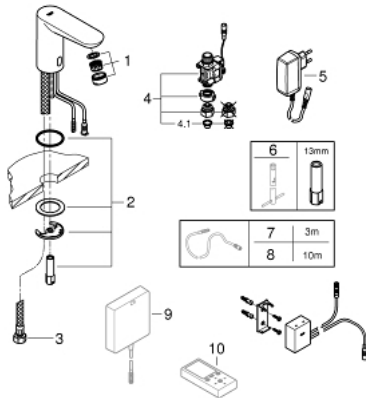

36 409 000 EUROECO COSMOPOLITAN E BLUETOOTH INFRA-RED ELECTRONIC BASIN  
TAP 1/2"  
WITHOUT MIXING DEVICE

**PRODUCT DESCRIPTION** (1/2)

- Tyc: Chrome
- with infrared sensor and Bluetooth module for bi-directional communication for monitoring, configuration and service purpose
- with plug transformer 100-240 V AC, 50-60 Hz, 6.75 V DC
- rapid installation system
- GROHE LongLife finish
- GROHE EcoJoy - Less water, perfect flow
- maximum flow rate (at 3 bar): 5 l/min
- external solenoid valve
- dirt strainer
- with Bluetooth 4.0\* for wireless data communication
- for Apple\*\* and Android devices
- Bluetooth range (max. 10 m) varies depending on used materials and walls between transmitter and receiver
- monitoring
- password protected products
- app detects all Bluetooth products in range
- auto flush cycles and timing last auto flush
- usage per day / 30 days
- thermal disinfection cycles and timings last disinfection
- configuration
- detection range and shut off delay
- thermal disinfection
- auto flush
- cleaning mode
- 2 on/off timers
- identification by name
- service
- send and save 3 profiles
- reset functions
- hard and software version
- CE approved
- noise classification I in accordance with DIN 4109

36 409 000 **EUROECO COSMOPOLITAN E BLUETOOTH INFRA-RED ELECTRONIC BASIN**  
**TAP 1/2"**  
**WITHOUT MIXING DEVICE**

**SPARE PARTS**

- 1: Mousseur (Spare part-nr. 48159000)
- 2: Shank mounting kit (Spare part-nr. 42389000)
- 3: Connection hose (Spare part-nr. 46255000)
- 4: Solenoid valve (Spare part-nr. 42390000)
- 4.1: Dirt strainer (Spare part-nr. 42395000)
- 5: Mains adaptor (Spare part-nr. 42388000)
- 6: Mounting wrench (Spare part-nr. 19017000)\*
- 7: Power extension cable (Spare part-nr. 36340000)\*
- 8: Power extension cable (Spare part-nr. 36341000)\*
- 9: Switch-mode power supply (Spare part-nr. 36338000)\*
- 10: Remote control (Spare part-nr. 36407001)\*