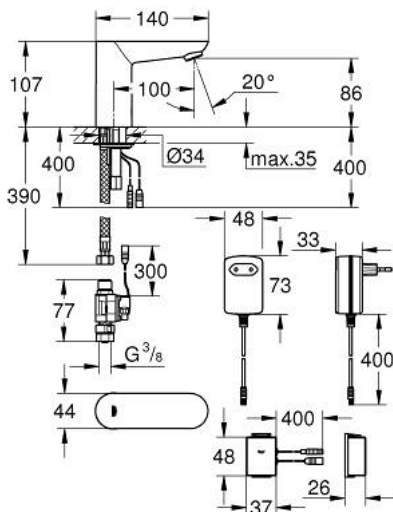

36 409 000 EUROECO COSMOPOLITAN E BLUETOOTH INFRA-RED ELECTRONIC BASIN  
TAP 1/2"  
WITHOUT MIXING DEVICE

**PRODUCT DESCRIPTION** (1/2)

- Tyc: Chrome
- with infrared sensor and Bluetooth module for bi-directional communication for monitoring, configuration and service purpose
- with plug transformer 100-240 V AC, 50-60 Hz, 6.75 V DC
- rapid installation system
- GROHE LongLife finish
- GROHE EcoJoy - Less water, perfect flow
- maximum flow rate (at 3 bar): 5 l/min
- external solenoid valve
- dirt strainer
- with Bluetooth 4.0\* for wireless data communication
- for Apple\*\* and Android devices
- Bluetooth range (max. 10 m) varies depending on used materials and walls between transmitter and receiver
- monitoring
- password protected products
- app detects all Bluetooth products in range
- auto flush cycles and timing last auto flush
- usage per day / 30 days
- thermal disinfection cycles and timings last disinfection
- configuration
- detection range and shut off delay
- thermal disinfection
- auto flush
- cleaning mode
- 2 on/off timers
- identification by name
- service
- send and save 3 profiles
- reset functions
- hard and software version
- CE approved
- noise classification I in accordance with DIN 4109

36 409 000 **EUROECO COSMOPOLITAN E BLUETOOTH INFRA-RED ELECTRONIC BASIN**  
**TAP 1/2"**  
**WITHOUT MIXING DEVICE**

**SPARE PARTS**

- 1: Mousseur (Spare part-nr. 48159000)
- 2: Shank mounting kit (Spare part-nr. 42389000)
- 3: Connection hose (Spare part-nr. 46255000)
- 4: Solenoid valve (Spare part-nr. 42390000)
- 4.1: Dirt strainer (Spare part-nr. 42395000)
- 5: Mains adaptor (Spare part-nr. 42388000)
- 6: Mounting wrench (Spare part-nr. 19017000)\*
- 7: Power extension cable (Spare part-nr. 36340000)\*
- 8: Power extension cable (Spare part-nr. 36341000)\*
- 9: Switch-mode power supply (Spare part-nr. 36338000)\*
- 10: Remote control (Spare part-nr. 36407001)\*