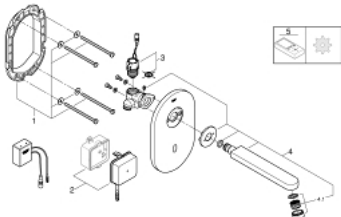

36 410 000 EUROECO COSMOPOLITAN E BLUETOOTH INFRA-RED ELECTRONIC BASIN TAP WITHOUT MIXING DEVICE

SPARE PARTS

- 1: Frame (Spare part-nr. 42419000)
- 2: Switching power supply (Spare part-nr. 42470000)
- 3: Solenoid valve (Spare part-nr. 42469000)
- 4: Spout (Spare part-nr. 42445000)
- 4.1: Mousseur (Spare part-nr. 48159000)
- 5: Remote control (Spare part-nr. 36407001)*

* Optional accessories