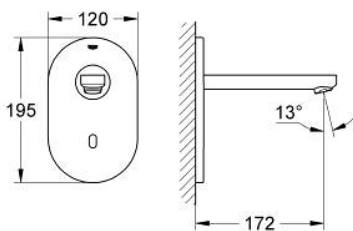

36 410 000 EUROSMART COSMOPOLITAN E INFRA-RED ELECTRONIC BASIN TAP WITHOUT MIXING DEVICE

PRODUCT DESCRIPTION (1/2)

- Colour: chrome
- with infrared sensor and Bluetooth module for bi-directional communication for monitoring, configuration and service purpose
- with transformer 100-240 V AC, 50-60 Hz, 6.75 V DC
- set for final installation for concealed fitting box
- 36 336 001/36 337 001
- GROHE LongLife finish
- GROHE EcoJoy - less water, perfect flow
- maximum flow rate (at 3 bar): 5 l/min
- laminar spray regulator
- chrome escutcheon and spout
- projection 172 mm
- with Bluetooth 4.0* for wireless data communication
- for Apple** and Android devices
- Bluetooth range (max. 10 m) varies depending on used materials and walls between transmitter and receiver
- monitoring
- password protected products
- app detects all Bluetooth products in range
- auto flush cycles and timing last auto flush
- usage per day / 30 days
- thermal disinfection cycles and timings last disinfection
- configuration
- detection range and shut off delay
- auto flush
- thermal disinfection
- cleaning mode
- 2 on/off timers
- identification by name
- service
- send and save 3 profiles
- reset functions
- hard and software version