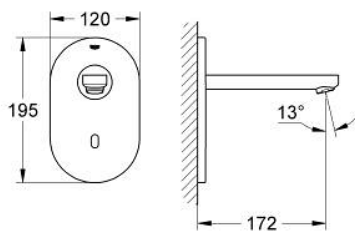

### PRODUCT DESCRIPTION (1/2)

- Colour: chrome
- with infrared sensor and Bluetooth module for bi-directional communication for monitoring, configuration and service purpose
- with transformer 100-240 V AC, 50-60 Hz, 6.75 V DC
- set for final installation for concealed fitting box
- 36 336 001/36 337 001
- GROHE LongLife finish
- GROHE EcoJoy - less water, perfect flow
- maximum flow rate (at 3 bar): 5 l/min
- laminar spray regulator
- chrome escutcheon and spout
- projection 172 mm
- with Bluetooth 4.0\* for wireless data communication
- for Apple\*\* and Android devices
- Bluetooth range (max. 10 m) varies depending on used materials and walls between transmitter and receiver
- monitoring
- password protected products
- app detects all Bluetooth products in range
- auto flush cycles and timing last auto flush
- usage per day / 30 days
- thermal disinfection cycles and timings last disinfection
- configuration
- detection range and shut off delay
- auto flush
- thermal disinfection
- cleaning mode
- 2 on/off timers
- identification by name
- service
- send and save 3 profiles
- reset functions
- hard and software version