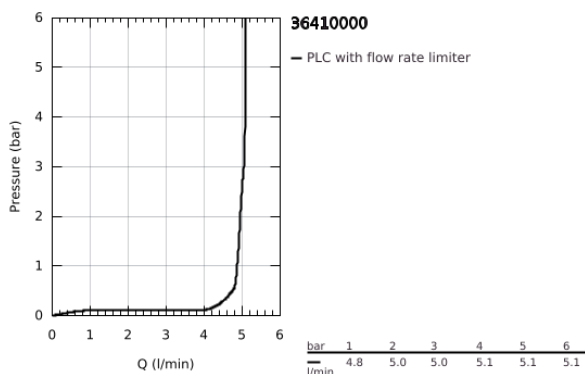

36 410 000 EUROSMART COSMOPOLITAN E INFRA-RED ELECTRONIC BASIN TAP WITHOUT MIXING DEVICE

PRODUCT DESCRIPTION (1/2)

- Colour: chrome
- with infrared sensor and Bluetooth module for bi-directional communication for monitoring, configuration and service purpose
- with transformer 100-240 V AC, 50-60 Hz, 6.75 V DC
- set for final installation for concealed fitting box
- 36 336 001/36 337 001
- GROHE LongLife finish
- GROHE EcoJoy - less water, perfect flow
- maximum flow rate (at 3 bar): 5 l/min
- laminar spray regulator
- chrome escutcheon and spout
- projection 172 mm
- with Bluetooth 4.0* for wireless data communication
- for Apple** and Android devices
- Bluetooth range (max. 10 m) varies depending on used materials and walls between transmitter and receiver
- monitoring
- password protected products
- app detects all Bluetooth products in range
- auto flush cycles and timing last auto flush
- usage per day / 30 days
- thermal disinfection cycles and timings last disinfection
- configuration
- detection range and shut off delay
- auto flush
- thermal disinfection
- cleaning mode
- 2 on/off timers
- identification by name
- service
- send and save 3 profiles
- reset functions
- hard and software version