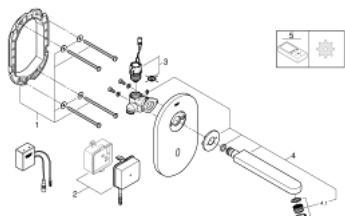

36 410 000 EUROSMART COSMOPOLITAN E INFRA-RED ELECTRONIC BASIN TAP WITHOUT MIXING DEVICE

PRODUCT DESCRIPTION (1/2)

- Colour: chrome
- with infrared sensor and Bluetooth module for bi-directional communication for monitoring, configuration and service purpose
- with transformer 100-240 V AC, 50-60 Hz, 6.75 V DC
- set for final installation for concealed fitting box
- 36 336 001/36 337 001
- GROHE LongLife finish
- GROHE EcoJoy - less water, perfect flow
- maximum flow rate (at 3 bar): 5 l/min
- laminar spray regulator
- chrome escutcheon and spout
- projection 172 mm
- with Bluetooth 4.0* for wireless data communication
- for Apple** and Android devices
- Bluetooth range (max. 10 m) varies depending on used materials and walls between transmitter and receiver
- monitoring
- password protected products
- app detects all Bluetooth products in range
- auto flush cycles and timing last auto flush
- usage per day / 30 days
- thermal disinfection cycles and timings last disinfection
- configuration
- detection range and shut off delay
- auto flush
- thermal disinfection
- cleaning mode
- 2 on/off timers
- identification by name
- service
- send and save 3 profiles
- reset functions
- hard and software version

36 410 000 EUROSMART COSMOPOLITAN E INFRA-RED ELECTRONIC BASIN TAP WITHOUT MIXING DEVICE

SPARE PARTS

- 1: Frame (Spare part-nr. 42419000)
- 2: Switching power supply (Spare part-nr. 42470000)
- 3: Solenoid valve (Spare part-nr. 42469000)
- 4: Spout (Spare part-nr. 42445000)
- 4.1: Mousseur (Spare part-nr. 48159000)
- 5: Remote control (Spare part-nr. 36407001)*