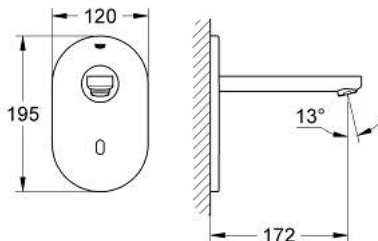

36 410 000 EUROECO COSMOPOLITAN E BLUETOOTH INFRA-RED ELECTRONIC BASIN TAP WITHOUT MIXING DEVICE

PRODUCT DESCRIPTION (1/2)

- Tyc: Chrome
- with infrared sensor and Bluetooth module for bi-directional communication for monitoring, configuration and service purpose
- with transformer 100-240 V AC, 50-60 Hz, 6.75 V DC
- set for final installation for concealed fitting box
- 36 336 001/36 337 001
- GROHE LongLife finish
- GROHE EcoJoy - Less water, perfect flow
- maximum flow rate (at 3 bar): 5 l/min
- laminar spray regulator
- chrome escutcheon and spout
- projection 172 mm
- with Bluetooth 4.0* for wireless data communication
- for Apple** and Android devices
- Bluetooth range (max. 10 m) varies depending on used materials and walls between transmitter and receiver
- monitoring
- password protected products
- app detects all Bluetooth products in range
- auto flush cycles and timing last auto flush
- usage per day / 30 days
- thermal disinfection cycles and timings last disinfection
- configuration
- detection range and shut off delay
- auto flush
- thermal disinfection
- cleaning mode
- 2 on/off timers
- identification by name
- service
- send and save 3 profiles
- reset functions
- hard and software version