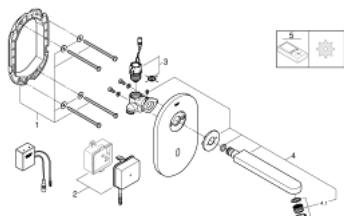

36 410 000 EUROECO COSMOPOLITAN E BLUETOOTH INFRA-RED ELECTRONIC BASIN TAP WITHOUT MIXING DEVICE

PRODUCT DESCRIPTION (1/2)

- Tyc: Chrome
- with infrared sensor and Bluetooth module for bi-directional communication for monitoring, configuration and service purpose
- with transformer 100-240 V AC, 50-60 Hz, 6.75 V DC
- set for final installation for concealed fitting box
- 36 336 001/36 337 001
- GROHE LongLife finish
- GROHE EcoJoy - Less water, perfect flow
- maximum flow rate (at 3 bar): 5 l/min
- laminar spray regulator
- chrome escutcheon and spout
- projection 172 mm
- with Bluetooth 4.0* for wireless data communication
- for Apple** and Android devices
- Bluetooth range (max. 10 m) varies depending on used materials and walls between transmitter and receiver
- monitoring
- password protected products
- app detects all Bluetooth products in range
- auto flush cycles and timing last auto flush
- usage per day / 30 days
- thermal disinfection cycles and timings last disinfection
- configuration
- detection range and shut off delay
- auto flush
- thermal disinfection
- cleaning mode
- 2 on/off timers
- identification by name
- service
- send and save 3 profiles
- reset functions
- hard and software version

36 410 000 EUROECO COSMOPOLITAN E BLUETOOTH INFRA-RED ELECTRONIC BASIN TAP WITHOUT MIXING DEVICE

SPARE PARTS

- 1: Mounting frame (Spare part-nr. 42419000)
- 2: Switching power supply (Spare part-nr. 42470000)
- 3: Solenoid valve (Spare part-nr. 42469000)
- 4: Spout (Spare part-nr. 42445000)
- 4.1: Mousseur (Spare part-nr. 48159000)
- 5: Remote control (Spare part-nr. 36407001)*