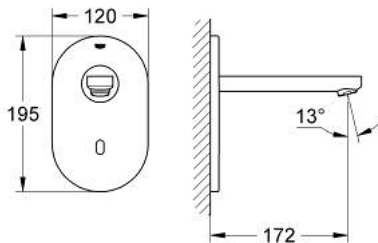

### PRODUCT DESCRIPTION (1/2)

- Tyc: Chrome
- with infrared sensor and Bluetooth module for bi-directional communication for monitoring, configuration and service purpose
- with transformer 100-240 V AC, 50-60 Hz, 6.75 V DC
- set for final installation for concealed fitting box
- 36 336 001/36 337 001
- GROHE LongLife finish
- GROHE EcoJoy - Less water, perfect flow
- maximum flow rate (at 3 bar): 5 l/min
- laminar spray regulator
- chrome escutcheon and spout
- projection 172 mm
- with Bluetooth 4.0\* for wireless data communication
- for Apple\*\* and Android devices
- Bluetooth range (max. 10 m) varies depending on used materials and walls between transmitter and receiver
- monitoring
- password protected products
- app detects all Bluetooth products in range
- auto flush cycles and timing last auto flush
- usage per day / 30 days
- thermal disinfection cycles and timings last disinfection
- configuration
- detection range and shut off delay
- auto flush
- thermal disinfection
- cleaning mode
- 2 on/off timers
- identification by name
- service
- send and save 3 profiles
- reset functions
- hard and software version