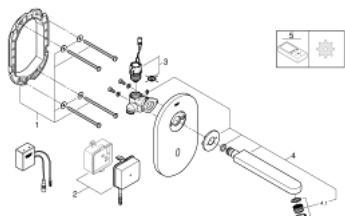

36 410 000 EUROSMART COSMOPOLITAN E INFRA-RED ELECTRONIC BASIN TAP WITHOUT MIXING DEVICE

SPARE PARTS

- 1: Mounting frame (Spare part-nr. 42419000)
- 2: Switching power supply (Spare part-nr. 42470000)
- 3: Solenoid valve (Spare part-nr. 42469000)
- 4: Spout (Spare part-nr. 42445000)
- 4.1: Mousseur (Spare part-nr. 48159000)
- 5: Remote control (Spare part-nr. 36407001)*

* Optional accessories