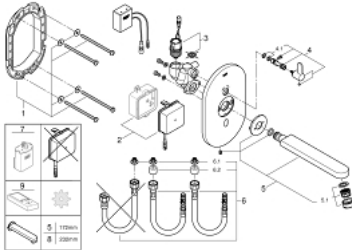

36 412 000 EUROSMART COSMOPOLITAN E BLUETOOTH INFRA-RED ELECTRONIC BASIN MIXER 1/2" WITH MIXING DEVICE AND ADJUSTABLE TEMPERATURE LIMITER

SPARE PARTS

- 1: Frame (Spare part-nr. 42419000)
 - 2: Switching power supply (Spare part-nr. 42470000)
 - 3: Solenoid valve (Spare part-nr. 42469000)
 - 4: Mixing lever (Spare part-nr. 42441000)
 - 4.1: Sealing washer (Spare part-nr. 4284000M)
 - 5: Spout (Spare part-nr. 42420000)
 - 5.1: Economy mousseur (Spare part-nr. 13951000)
 - 5.1: Laminar flow straightener (Spare part-nr. 13960000)
 - 6: Connection hose set (Spare part-nr. 42417000)
 - 6.1: Filter (Spare part-nr. 4241300M)
 - 6.2: Non-return valve (Spare part-nr. 4240400M)
 - 7: Battery housing (Spare part-nr. 42393000)*
 - 8: Spout (Spare part-nr. 42418000)*
 - 9: Remote control (Spare part-nr. 36407001)*
- * Optional accessories