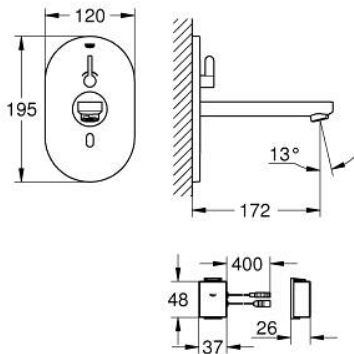

36 412 000 EUROSMART COSMOPOLITAN E BLUETOOTH INFRA-RED ELECTRONIC BASIN MIXER 1/2" WITH MIXING DEVICE AND ADJUSTABLE TEMPERATURE LIMITER

PRODUCT DESCRIPTION (1/2)

- Colour: chrome
- with infrared sensor and Bluetooth module for bi-directional communication for monitoring, configuration and service purpose
- with transformer 100-240 V AC, 50-60 Hz, 6.75 V DC
- set for final installation for concealed fitting box
- 36 339 001
- GROHE LongLife finish
- maximum flow rate (at 3 bar): 8 l/min
- laminar flow straightener
- chrome escutcheon and spout
- projection 172 mm
- with Bluetooth 4.0* for wireless data communication
- for Apple** and Android devices
- Bluetooth range (max. 10 m) varies depending on used materials and walls between transmitter and receiver
- monitoring
- password protected products
- app detects all Bluetooth products in range
- auto flush cycles and timing last auto flush
- usage per day / 30 days
- thermal disinfection cycles and timings last disinfection
- configuration
- detection range and shut off delay
- auto flush
- thermal disinfection
- cleaning mode
- 2 on/off timers
- identification by name
- service
- send and save 3 profiles
- reset functions
- hard and software version
- CE approved