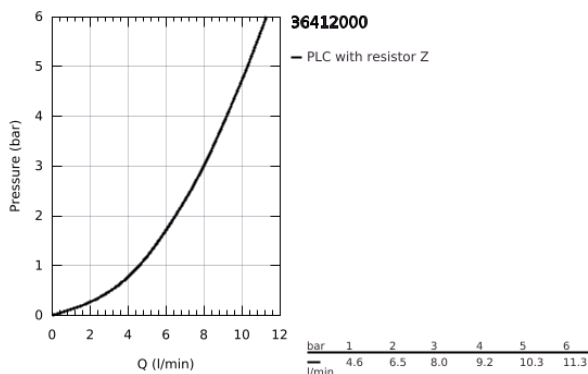

36 412 000 EUROSMART COSMOPOLITAN E BLUETOOTH INFRA-RED ELECTRONIC BASIN MIXER 1/2" WITH MIXING DEVICE AND ADJUSTABLE TEMPERATURE LIMITER

PRODUCT DESCRIPTION (1/2)

- Colour: chrome
- with infrared sensor and Bluetooth module for bi-directional communication for monitoring, configuration and service purpose
- with transformer 100-240 V AC, 50-60 Hz, 6.75 V DC
- set for final installation for concealed fitting box
- 36 339 001
- GROHE LongLife finish
- maximum flow rate (at 3 bar): 8 l/min
- laminar flow straightener
- chrome escutcheon and spout
- projection 172 mm
- with Bluetooth 4.0* for wireless data communication
- for Apple** and Android devices
- Bluetooth range (max. 10 m) varies depending on used materials and walls between transmitter and receiver
- monitoring
- password protected products
- app detects all Bluetooth products in range
- auto flush cycles and timing last auto flush
- usage per day / 30 days
- thermal disinfection cycles and timings last disinfection
- configuration
- detection range and shut off delay
- auto flush
- thermal disinfection
- cleaning mode
- 2 on/off timers
- identification by name
- service
- send and save 3 profiles
- reset functions
- hard and software version
- CE approved