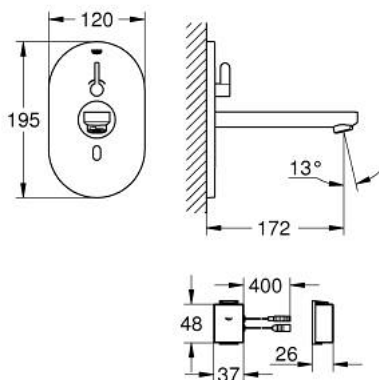

36 412 000 EUROSMART COSMOPOLITAN E BLUETOOTH INFRA-RED ELECTRONIC BASIN MIXER 1/2" WITH MIXING DEVICE AND ADJUSTABLE TEMPERATURE LIMITER

PRODUCT DESCRIPTION (1/2)

- Tyc: Chrome
- with infrared sensor and Bluetooth module for bi-directional communication for monitoring, configuration and service purpose
- with transformer 100-240 V AC, 50-60 Hz, 6.75 V DC
- set for final installation for concealed fitting box
- 36 339 001
- GROHE LongLife finish
- maximum flow rate (at 3 bar): 8 l/min
- laminar flow straightener
- chrome escutcheon and spout
- projection 172 mm
- with Bluetooth 4.0* for wireless data communication
- for Apple** and Android devices
- Bluetooth range (max. 10 m) varies depending on used materials and walls between transmitter and receiver
- monitoring
- password protected products
- app detects all Bluetooth products in range
- auto flush cycles and timing last auto flush
- usage per day / 30 days
- thermal disinfection cycles and timings last disinfection
- configuration
- detection range and shut off delay
- auto flush
- thermal disinfection
- cleaning mode
- 2 on/off timers
- identification by name
- service
- send and save 3 profiles
- reset functions
- hard and software version
- CE approved