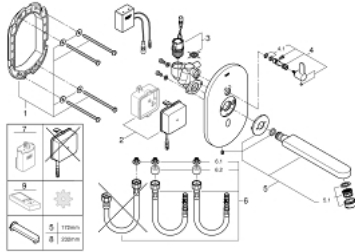

36 412 000 EUROSMART COSMOPOLITAN E BLUETOOTH INFRA-RED ELECTRONIC BASIN MIXER 1/2" WITH MIXING DEVICE AND ADJUSTABLE TEMPERATURE LIMITER

SPARE PARTS

1. 1: Mounting frame (Spare part-nr. 42419000)
   - 2: Switching power supply (Spare part-nr. 42470000)
   - 3: Solenoid valve (Spare part-nr. 42469000)
   - 4: Mixing lever (Spare part-nr. 42441000)
   - 4.1: Sealing washer (Spare part-nr. 4284000M)
   - 5: Spout (Spare part-nr. 42420000)
   - 5.1: Economy mousseur (Spare part-nr. 13951000)
   - 5.1: Laminar flow straightener (Spare part-nr. 13960000)
   - 6: Connection hose set (Spare part-nr. 42417000)
   - 6.1: Filter (Spare part-nr. 4241300M)
   - 6.2: Non-return valve (Spare part-nr. 4240400M)
   - 7: Battery housing (Spare part-nr. 42393000)*
   - 8: Spout (Spare part-nr. 42418000)*
   - 9: Remote control (Spare part-nr. 36407001)*
2. Optional accessories