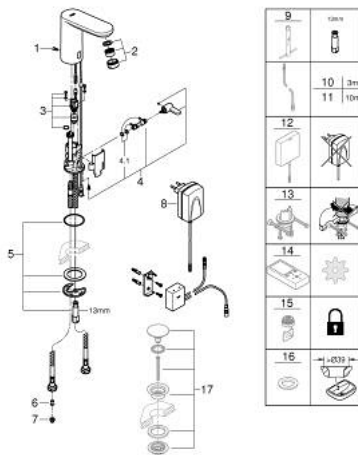

36 413 000 EUROSMART COSMOPOLITAN E BLUETOOTH INFRA-RED ELECTRONIC BASIN TAP 1/2" WITH MIXING DEVICE

SPARE PARTS

- 1: Screws (Spare part-nr. 4283100M)
- 2: Mousseur (Spare part-nr. 48159000)
- 3: Solenoid valve (Spare part-nr. 42469000)
- 4: Mixing device (Spare part-nr. 42401000)
- 4.1: Sealing washer (Spare part-nr. 4284000M)
- 5: Mounting set (Spare part-nr. 42400000)
- 6: Non-return valve (Spare part-nr. 4257200M)
- 7: Filter (Spare part-nr. 4241300M)
- 8: Mains adaptor (Spare part-nr. 42388000)
- 9: Mounting wrench (Spare part-nr. 19017000)*
- 10: Power extension cable (Spare part-nr. 36340000)*
- 11: Power extension cable (Spare part-nr. 36341000)*
- 12: Switch-mode power supply (Spare part-nr. 36338000)*
- 13: Rotation lock (Spare part-nr. 36276000)*
- 14: Remote control (Spare part-nr. 36407001)*
- 15: Mousseur (Spare part-nr. 36133000)*
- 16: Escutcheon (Spare part-nr. 36370000)*
- 17: Waste set with push-open plug (Spare part-nr. 65807000)*