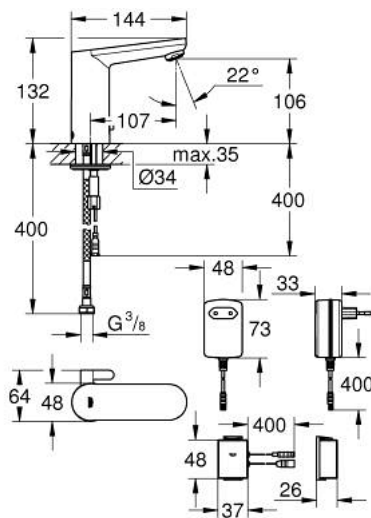

36 413 000 EUROSMART COSMOPOLITAN E BLUETOOTH INFRA-RED ELECTRONIC BASIN TAP 1/2" WITH MIXING DEVICE

PRODUCT DESCRIPTION (1/2)

- Tyc: Chrome
- with infrared sensor and Bluetooth module for bi-directional communication for monitoring, configuration and service purpose
- with plug transformer 100-240 V AC, 50-60 Hz, 6.75 V DC
- rapid installation system
- mixing device with adjustable hot water limiter
- GROHE LongLife finish
- GROHE EcoJoy - Less water, perfect flow
- maximum flow rate (at 3 bar): 5 l/min
- with integrated solenoid valve
- integrated non-return valves and dirt strainers
- with Bluetooth 4.0* for wireless data communication
- for Apple** and Android devices
- Bluetooth range (max. 10 m) varies depending on used materials and walls between transmitter and receiver
- monitoring
- password protected products
- app detects all Bluetooth products in range
- auto flush cycles and timing last auto flush
- usage per day / 30 days
- thermal disinfection cycles and timings last disinfection
- configuration
- detection range and shut off delay
- auto flush
- thermal disinfection
- cleaning mode
- 2 on/off timers
- identification by name
- service
- send and save 3 profiles
- reset functions
- hard and software version
- CE approved