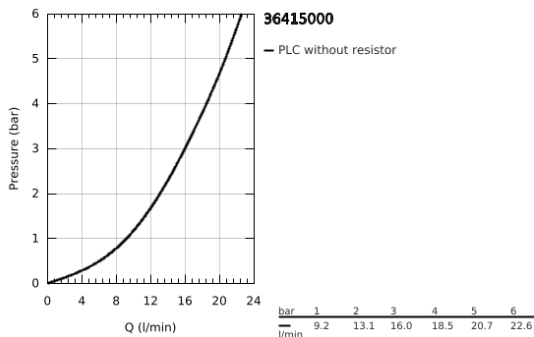

36 415 000 EUROSMART COSMOPOLITAN E BLUETOOTH INFRA-RED ELECTRONIC FOR CONCEALED SHOWER THERMOSTAT

PRODUCT DESCRIPTION (1/2)

- Colour: chrome
- with infrared sensor and Bluetooth module for bi-directional communication for monitoring, configuration and service purpose
- for concealed installation box
- 36 416 001
- GROHE LongLife finish
- chrome escutcheon
- with Bluetooth 4.0* for wireless data communication
- for Apple** and Android devices
- Bluetooth range (max. 10 m) varies depending on used materials and walls between transmitter and receiver
- monitoring
- password protected products
- app detects all Bluetooth products in range
- auto flush cycles and timing last auto flush
- usage per day / 30 days
- thermal disinfection cycles and timings last disinfection
- configuration
- shut off delay
- auto flush
- thermal disinfection
- cleaning mode
- 2 on/off timers
- identification by name
- service
- send and save 3 profiles
- reset functions
- hard and software version
- CE approved
- Mobile devices and GROHE IR Remote App*** are not included in delivery and have to be ordered separately via an authorised Apple store/store/iTunes or Google Play store.

36 415 000 EUROSMART COSMOPOLITAN E BLUETOOTH INFRA-RED ELECTRONIC FOR CONCEALED SHOWER THERMOSTAT

SPARE PARTS

1: Frame (Spare part-nr. 42419000)

2: key (Spare part-nr. 4823400M)

3: Remote control (Spare part-nr. 36407001)*