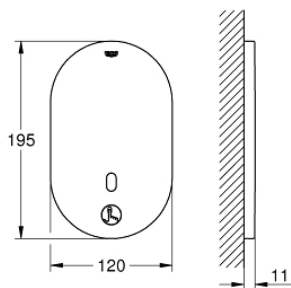

36 415 000 EUROSMART COSMOPOLITAN E BLUETOOTH INFRA-RED ELECTRONIC FOR CONCEALED SHOWER THERMOSTAT

PRODUCT DESCRIPTION (1/2)

- Colour: chrome
- with infrared sensor and Bluetooth module for bi-directional communication for monitoring, configuration and service purpose
- for concealed installation box
- 36 416 001
- GROHE LongLife finish
- chrome escutcheon
- with Bluetooth 4.0* for wireless data communication
- for Apple** and Android devices
- Bluetooth range (max. 10 m) varies depending on used materials and walls between transmitter and receiver
- monitoring
- password protected products
- app detects all Bluetooth products in range
- auto flush cycles and timing last auto flush
- usage per day / 30 days
- thermal disinfection cycles and timings last disinfection
- configuration
- shut off delay
- auto flush
- thermal disinfection
- cleaning mode
- 2 on/off timers
- identification by name
- service
- send and save 3 profiles
- reset functions
- hard and software version
- CE approved
- Mobile devices and GROHE IR Remote App*** are not included in delivery and have to be ordered separately via an authorised Apple store/store/iTunes or Google Play store.