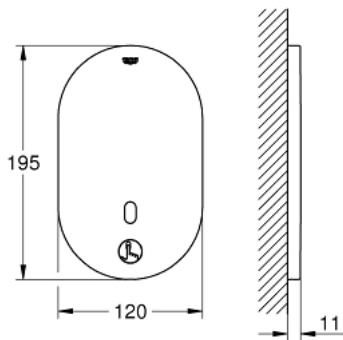

### PRODUCT DESCRIPTION (1/2)

- Tyc: Chrome
- with infrared sensor and Bluetooth module for bi-directional communication for monitoring, configuration and service purpose
- for concealed installation box
- 36 416 001
- GROHE LongLife finish
- chrome escutcheon
- with Bluetooth 4.0\* for wireless data communication
- for Apple\*\* and Android devices
- Bluetooth range (max. 10 m) varies depending on used materials and walls between transmitter and receiver
- monitoring
- password protected products
- app detects all Bluetooth products in range
- auto flush cycles and timing last auto flush
- usage per day / 30 days
- thermal disinfection cycles and timings last disinfection
- configuration
- shut off delay
- auto flush
- thermal disinfection
- cleaning mode
- 2 on/off timers
- identification by name
- service
- send and save 3 profiles
- reset functions
- hard and software version
- CE approved
- Mobile devices and GROHE IR Remote App\*\*\* are not included in delivery and have to be ordered separately via an authorised Apple store/store/iTunes or Google Play store.