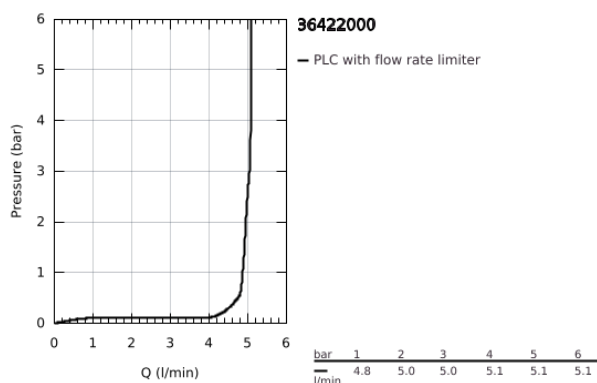

36 422 000 EUROSMART COSMOPOLITAN E INFRA-RED ELECTRONIC BASIN MIXER 1/2" L-SIZE WITH MIXING DEVICE AND ADJUSTABLE TEMPERATURE LIMITER

PRODUCT DESCRIPTION

- Colour: chrome
- with infrared sensor for bi-directional communication for monitoring, configuration and servicing
- 6 V lithium battery, type CR-P2
- battery lifetime: approx. 7 years (150 actuations a day)
- GROHE LongLife finish
- GROHE EcoJoy mousseur 5.7 l/min
- flexible connection hoses
- non return valve
- dirt strainers
- with integrated solenoid valve
- external battery
- rapid installation system
- multistage battery status display
- 7 pre-set programs:
 - auto flush
 - thermal disinfection
 - cleaning mode
- additional functions and precise settings by remote control 36 407
- CE approved
- noise classification I in accordance with DIN 4109
- type of protection faucet IP 59K
- min. recommended pressure 1.0 bar

36 422 000 EUROSMART COSMOPOLITAN E INFRA-RED ELECTRONIC BASIN MIXER 1/2" L-SIZE WITH MIXING DEVICE AND ADJUSTABLE TEMPERATURE LIMITER

SPARE PARTS

- 1: Screw (Spare part-nr. 4283100M)
 - 2: Mousseur (Spare part-nr. 48159000)
 - 3: Solenoid valve (Spare part-nr. 42479000)
 - 4: Mixing lever (Spare part-nr. 42401000)
 - 4.1: Sealing washer (Spare part-nr. 4284000M)
 - 5: Mounting set (Spare part-nr. 42400000)
 - 6: Non-return valve (Spare part-nr. 4257200M)
 - 7: Filter (Spare part-nr. 4241300M)
 - 8: Battery housing (Spare part-nr. 42393000)
 - 8.1: Battery (Spare part-nr. 42886000)
 - 9: Mousseur (Spare part-nr. 36133000)*
 - 10: Remote control (Spare part-nr. 36407001)*
 - 11: Escutcheon (Spare part-nr. 36370000)*
 - 12: Rotation lock (Spare part-nr. 36276000)*
 - 13: Mounting wrench (Spare part-nr. 19017000)*
 - 14: Waste set with push-open plug (Spare part-nr. 65807000)*
- * Optional accessories