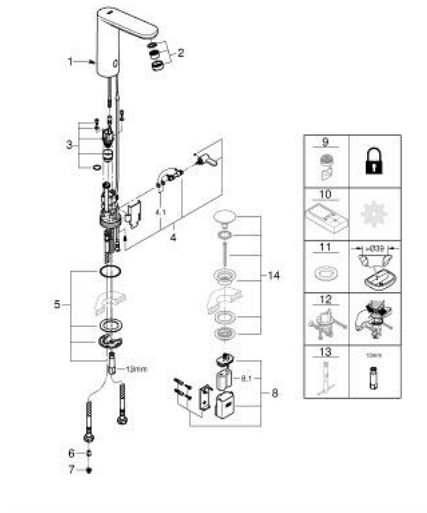

36 422 000 EUROSMART COSMOPOLITAN E INFRA-RED ELECTRONIC BASIN MIXER 1/2" L-SIZE WITH MIXING DEVICE AND ADJUSTABLE TEMPERATURE LIMITER

PRODUCT DESCRIPTION

- Colour: chrome
- with infrared sensor for bi-directional communication for monitoring, configuration and servicing
- 6 V lithium battery, type CR-P2
- battery lifetime: approx. 7 years (150 actuations a day)
- GROHE LongLife finish
- GROHE EcoJoy mousseur 5.7 l/min
- flexible connection hoses
- non return valve
- dirt strainers
- with integrated solenoid valve
- external battery
- rapid installation system
- multistage battery status display
- 7 pre-set programs:
 - auto flush
 - thermal disinfection
 - cleaning mode
- additional functions and precise settings by remote control 36 407
- CE approved
- noise classification I in accordance with DIN 4109
- type of protection faucet IP 59K
- min. recommended pressure 1.0 bar

36 422 000 EUROSMART COSMOPOLITAN E INFRA-RED ELECTRONIC BASIN MIXER 1/2" L-SIZE WITH MIXING DEVICE AND ADJUSTABLE TEMPERATURE LIMITER

SPARE PARTS

- 1: Screw (Spare part-nr. 4283100M)
 - 2: Mousseur (Spare part-nr. 48159000)
 - 3: Solenoid valve (Spare part-nr. 42479000)
 - 4: Mixing lever (Spare part-nr. 42401000)
 - 4.1: Sealing washer (Spare part-nr. 4284000M)
 - 5: Mounting set (Spare part-nr. 42400000)
 - 6: Non-return valve (Spare part-nr. 4257200M)
 - 7: Filter (Spare part-nr. 4241300M)
 - 8: Battery housing (Spare part-nr. 42393000)
 - 8.1: Battery (Spare part-nr. 42886000)
 - 9: Mousseur (Spare part-nr. 36133000)*
 - 10: Remote control (Spare part-nr. 36407001)*
 - 11: Escutcheon (Spare part-nr. 36370000)*
 - 12: Rotation lock (Spare part-nr. 36276000)*
 - 13: Mounting wrench (Spare part-nr. 19017000)*
 - 14: Waste set with push-open plug (Spare part-nr. 65807000)*
- * Optional accessories