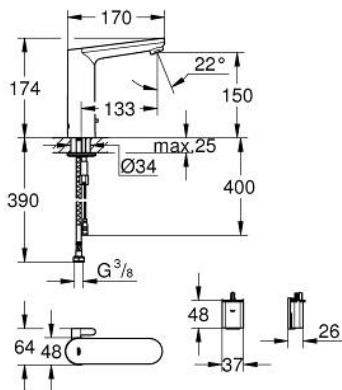

36 422 000 EUROSMART COSMOPOLITAN E INFRA-RED ELECTRONIC BASIN MIXER 1/2" L-SIZE WITH MIXING DEVICE AND ADJUSTABLE TEMPERATURE LIMITER

PRODUCT DESCRIPTION

- Colour: chrome
- with infrared sensor for bi-directional communication for monitoring, configuration and servicing
- 6 V lithium battery, type CR-P2
- battery lifetime: approx. 7 years (150 actuations a day)
- GROHE LongLife finish
- GROHE EcoJoy mousseur 5.7 l/min
- flexible connection hoses
- non return valve
- dirt strainers
- with integrated solenoid valve
- external battery
- rapid installation system
- multistage battery status display
- 7 pre-set programs:
 - auto flush
 - thermal disinfection
 - cleaning mode
- additional functions and precise settings by remote control 36 407
- CE approved
- noise classification I in accordance with DIN 4109
- type of protection faucet IP 59K
- min. recommended pressure 1.0 bar

36 422 000 EUROSMART COSMOPOLITAN E INFRA-RED ELECTRONIC BASIN MIXER 1/2" L-SIZE WITH MIXING DEVICE AND ADJUSTABLE TEMPERATURE LIMITER

SPARE PARTS

- 1: Screw (Spare part-nr. 4283100M)
 - 2: Mousseur (Spare part-nr. 48159000)
 - 3: Solenoid valve (Spare part-nr. 42479000)
 - 4: Mixing lever (Spare part-nr. 42401000)
 - 4.1: Sealing washer (Spare part-nr. 4284000M)
 - 5: Mounting set (Spare part-nr. 42400000)
 - 6: Non-return valve (Spare part-nr. 4257200M)
 - 7: Filter (Spare part-nr. 4241300M)
 - 8: Battery housing (Spare part-nr. 42393000)
 - 8.1: Battery (Spare part-nr. 42886000)
 - 9: Mousseur (Spare part-nr. 36133000)*
 - 10: Remote control (Spare part-nr. 36407001)*
 - 11: Escutcheon (Spare part-nr. 36370000)*
 - 12: Rotation lock (Spare part-nr. 36276000)*
 - 13: Mounting wrench (Spare part-nr. 19017000)*
 - 14: Waste set with push-open plug (Spare part-nr. 65807000)*
- * Optional accessories