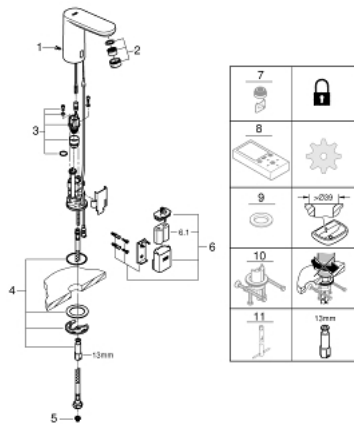

## 36 439 000 EUROSMART COSMOPOLITAN E INFRA-RED ELECTRONIC BASIN TAP 1/2" WITHOUT MIXING DEVICE

### PRODUCT DESCRIPTION

- Colour: chrome
- with infrared sensor for bi-directional communication for monitoring, configuration and servicing
- for cold or premixed water
- 6 V lithium battery, type CR-P2
- battery lifetime: approx. 7 years (150 actuations a day)
- GROHE LongLife finish
- GROHE EcoJoy mousseur 5.7 l/min
- flexible connection hose
- dirt strainer
- with integrated solenoid valve
- external battery
- rapid installation system
- multistage battery status display
- 7 pre-set programs:
  - auto flush
  - thermal disinfection
  - cleaning mode
- additional functions and precise settings by remote control 36 407
- CE approved
- noise classification I in accordance with DIN 4109
- type of protection faucet IP 59K
- min. recommended pressure 1.0 bar

### SPARE PARTS

- 1: Pop-up rod (Spare part-nr. 46739000)
  - 2: Mousseur (Spare part-nr. 48159000)
  - 3: Solenoid valve (Spare part-nr. 42479000)
  - 4: Mounting set (Spare part-nr. 42400000)
  - 5: Filter (Spare part-nr. 4241300M)
  - 6: Battery housing (Spare part-nr. 42393000)
  - 6.1: Battery (Spare part-nr. 42886000)
  - 7: Mousseur (Spare part-nr. 36133000)\*
  - 8: Remote control (Spare part-nr. 36407001)\*
  - 9: Escutcheon (Spare part-nr. 36370000)\*
  - 10: Rotation lock (Spare part-nr. 36276000)\*
  - 11: Mounting wrench (Spare part-nr. 19017000)\*
- \* Optional accessories