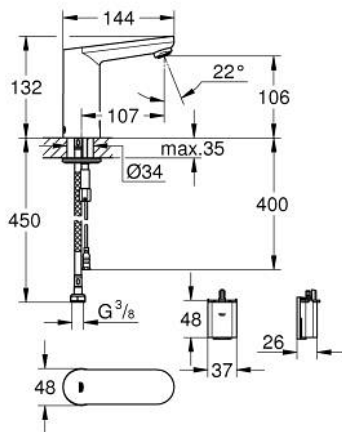

## 36 439 000 EUROSMART COSMOPOLITAN E INFRA-RED ELECTRONIC BASIN TAP 1/2" WITHOUT MIXING DEVICE

### SPARE PARTS

- 1: Pop-up rod (Spare part-nr. 46739000)
  - 2: Mousseur (Spare part-nr. 48159000)
  - 3: Solenoid valve (Spare part-nr. 42479000)
  - 4: Mounting set (Spare part-nr. 42400000)
  - 5: Filter (Spare part-nr. 4241300M)
  - 6: Battery housing (Spare part-nr. 42393000)
  - 6.1: Battery (Spare part-nr. 42886000)
  - 7: Mousseur (Spare part-nr. 36133000)\*
  - 8: Remote control (Spare part-nr. 36407001)\*
  - 9: Escutcheon (Spare part-nr. 36370000)\*
  - 10: Rotation lock (Spare part-nr. 36276000)\*
  - 11: Mounting wrench (Spare part-nr. 19017000)\*
- \* Optional accessories