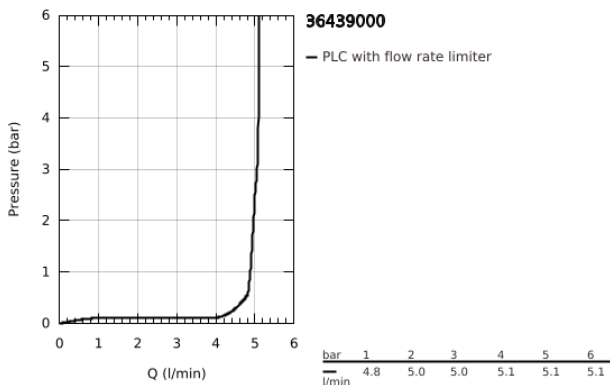

## 36 439 000 EUROSMART COSMOPOLITAN E INFRA-RED ELECTRONIC BASIN TAP 1/2" WITHOUT MIXING DEVICE

### PRODUCT DESCRIPTION

- Colour: chrome
- with infrared sensor for bi-directional communication for monitoring, configuration and servicing
- for cold or premixed water
- 6 V lithium battery, type CR-P2
- battery lifetime: approx. 7 years (150 actuations a day)
- GROHE LongLife finish
- GROHE EcoJoy mousseur 5.7 l/min
- flexible connection hose
- dirt strainer
- with integrated solenoid valve
- external battery
- rapid installation system
- multistage battery status display
- 7 pre-set programs:
  - auto flush
  - thermal disinfection
  - cleaning mode
- additional functions and precise settings by remote control 36 407
- CE approved
- noise classification I in accordance with DIN 4109
- type of protection faucet IP 59K
- min. recommended pressure 1.0 bar