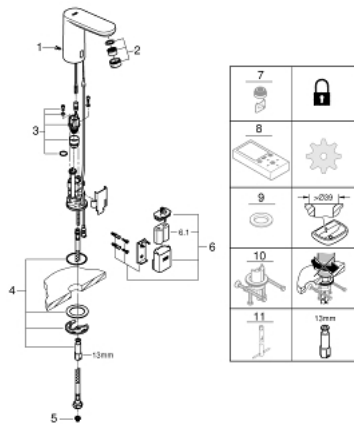

## 36 439 000 EUROSMART COSMOPOLITAN E INFRA-RED ELECTRONIC BASIN TAP 1/2" WITHOUT MIXING DEVICE

### PRODUCT DESCRIPTION

- Colour: chrome
- with infrared sensor for bi-directional communication for monitoring, configuration and servicing
- for cold or premixed water
- 6 V lithium battery, type CR-P2
- battery lifetime: approx. 7 years (150 actuations a day)
- GROHE LongLife finish
- mousseur 5.7 l/min
- flexible connection hose
- dirt strainer
- with integrated solenoid valve
- external battery
- rapid installation system
- multistage battery status display
- 7 pre-set programs:
  - auto flush
  - thermal disinfection
  - cleaning mode
- additional functions and precise settings by remote control 36 407
- CE approved
- noise classification I in accordance with DIN 4109
- type of protection faucet IP 59K
- min. recommended pressure 1.0 bar

### SPARE PARTS

- 1: Pop-up rod (Spare part-nr. 46739000)
  - 2: Mousseur (Spare part-nr. 48159000)
  - 3: Solenoid valve (Spare part-nr. 42479000)
  - 4: Mounting set (Spare part-nr. 42400000)
  - 5: Filter (Spare part-nr. 4241300M)
  - 6: Battery housing (Spare part-nr. 42393000)
  - 6.1: Battery (Spare part-nr. 42886000)
  - 7: Mousseur (Spare part-nr. 36133000)\*
  - 8: Remote control (Spare part-nr. 36407001)\*
  - 9: Escutcheon (Spare part-nr. 36370000)\*
  - 10: Rotation lock (Spare part-nr. 36276000)\*
  - 11: Mounting wrench (Spare part-nr. 19017000)\*
- \* Optional accessories