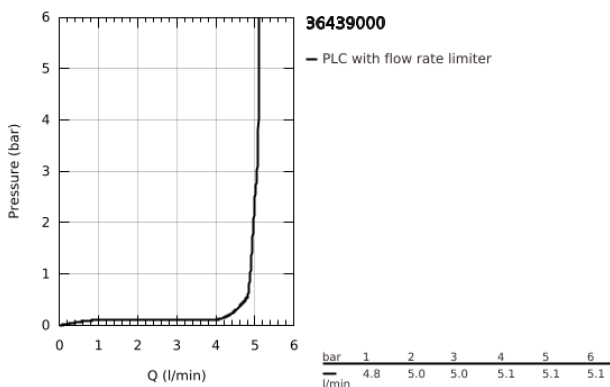

## 36 439 000 EUROSMART COSMOPOLITAN E INFRA-RED ELECTRONIC BASIN TAP 1/2" WITHOUT MIXING DEVICE

### PRODUCT DESCRIPTION

- Colour: chrome
- with infrared sensor for bi-directional communication for monitoring, configuration and servicing
- for cold or premixed water
- 6 V lithium battery, type CR-P2
- battery lifetime: approx. 7 years (150 actuations a day)
- GROHE LongLife finish
- mousseur 5.7 l/min
- flexible connection hose
- dirt strainer
- with integrated solenoid valve
- external battery
- rapid installation system
- multistage battery status display
- 7 pre-set programs:
  - auto flush
  - thermal disinfection
  - cleaning mode
- additional functions and precise settings by remote control 36 407
- CE approved
- noise classification I in accordance with DIN 4109
- type of protection faucet IP 59K
- min. recommended pressure 1.0 bar