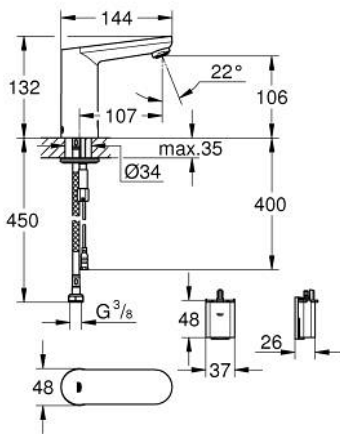

36 439 000 EUROSMART COSMOPOLITAN E INFRA-RED ELECTRONIC BASIN TAP 1/2" WITHOUT MIXING DEVICE