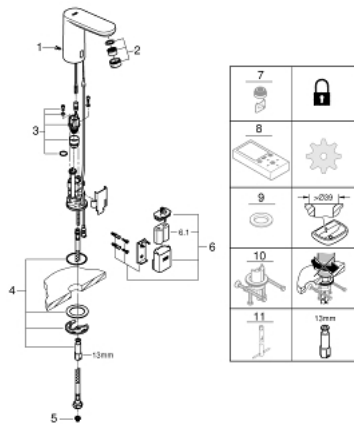

36 439 000 **EUROSMART COSMOPOLITAN E INFRA-RED ELECTRONIC BASIN TAP 1/2" WITHOUT MIXING DEVICE**

**PRODUCT DESCRIPTION**

- Tyc: Chrome
- with infrared sensor for bi-directional communication for monitoring, configuration and servicing
- for cold or premixed water
- 6 V lithium battery, type CR-P2
- battery lifetime: approx. 7 years (150 actuations a day)
- GROHE LongLife finish
- mousseur 5.7 l/min
- flexible connection hose
- dirt strainer
- with integrated solenoid valve
- external battery
- rapid installation system
- multistage battery status display
- 7 pre-set programs:
  - auto flush
  - thermal disinfection
  - cleaning mode
- additional functions and precise settings by remote control 36 407
- CE approved
- noise classification I in accordance with DIN 4109
- type of protection faucet IP 59K
- min. recommended pressure 1.0 bar

## 36 439 000 EUROSMART COSMOPOLITAN E INFRA-RED ELECTRONIC BASIN TAP 1/2" WITHOUT MIXING DEVICE

### SPARE PARTS

- 1: Pop-up rod (Spare part-nr. 46739000)
  - 2: Mousseur (Spare part-nr. 48159000)
  - 3: Solenoid valve (Spare part-nr. 42479000)
  - 4: Mounting set (Spare part-nr. 42400000)
  - 5: Filter (Spare part-nr. 4241300M)
  - 6: Battery housing (Spare part-nr. 42393000)
  - 6.1: Battery (Spare part-nr. 42886000)
  - 7: Mousseur (Spare part-nr. 36133000)\*
  - 8: Remote control (Spare part-nr. 36407001)\*
  - 9: Escutcheon (Spare part-nr. 36370000)\*
  - 10: Rotation lock (Spare part-nr. 36276000)\*
  - 11: Mounting wrench (Spare part-nr. 19017000)\*
- \* Optional accessories