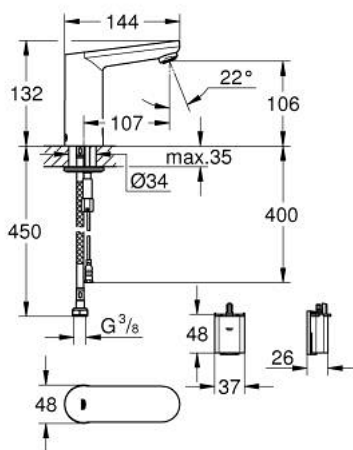

36 439 000 **EUROSMART COSMOPOLITAN E INFRA-RED ELECTRONIC BASIN TAP 1/2" WITHOUT MIXING DEVICE**

**PRODUCT DESCRIPTION**

- Tyc: Chrome
- with infrared sensor for bi-directional communication for monitoring, configuration and servicing
- for cold or premixed water
- 6 V lithium battery, type CR-P2
- battery lifetime: approx. 7 years (150 actuations a day)
- GROHE LongLife finish
- mousseur 5.7 l/min
- flexible connection hose
- dirt strainer
- with integrated solenoid valve
- external battery
- rapid installation system
- multistage battery status display
- 7 pre-set programs:
  - auto flush
  - thermal disinfection
  - cleaning mode
- additional functions and precise settings by remote control 36 407
- CE approved
- noise classification I in accordance with DIN 4109
- type of protection faucet IP 59K
- min. recommended pressure 1.0 bar

## 36 439 000 EUROSMART COSMOPOLITAN E INFRA-RED ELECTRONIC BASIN TAP 1/2" WITHOUT MIXING DEVICE

### SPARE PARTS

- 1: Pop-up rod (Spare part-nr. 46739000)
  - 2: Mousseur (Spare part-nr. 48159000)
  - 3: Solenoid valve (Spare part-nr. 42479000)
  - 4: Mounting set (Spare part-nr. 42400000)
  - 5: Filter (Spare part-nr. 4241300M)
  - 6: Battery housing (Spare part-nr. 42393000)
  - 6.1: Battery (Spare part-nr. 42886000)
  - 7: Mousseur (Spare part-nr. 36133000)\*
  - 8: Remote control (Spare part-nr. 36407001)\*
  - 9: Escutcheon (Spare part-nr. 36370000)\*
  - 10: Rotation lock (Spare part-nr. 36276000)\*
  - 11: Mounting wrench (Spare part-nr. 19017000)\*
- \* Optional accessories