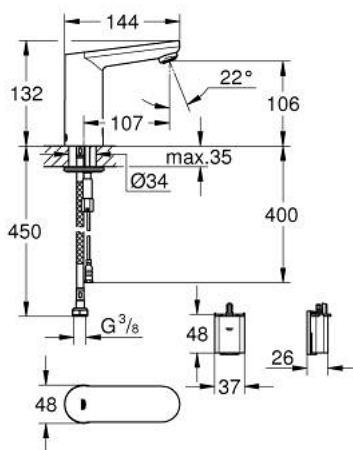

36 439 000 EUROSMART COSMOPOLITAN E INFRA-RED ELECTRONIC BASIN TAP 1/2" WITHOUT MIXING DEVICE

PRODUCT DESCRIPTION

- Tyc: Chrome
- with infrared sensor for bi-directional communication for monitoring, configuration and servicing
- for cold or premixed water
- 6 V lithium battery, type CR-P2
- battery lifetime: approx. 7 years (150 actuations a day)
- GROHE LongLife finish
- GROHE EcoJoy mousseur 5.7 l/min
- flexible connection hose
- dirt strainer
- with integrated solenoid valve
- external battery
- rapid installation system
- multistage battery status display
- 7 pre-set programs:
 - auto flush
 - thermal disinfection
 - cleaning mode
- additional functions and precise settings by remote control 36 407
- CE approved
- noise classification I in accordance with DIN 4109
- type of protection faucet IP 59K
- min. recommended pressure 1.0 bar

36 439 000 EUROSMART COSMOPOLITAN E INFRA-RED ELECTRONIC BASIN TAP 1/2" WITHOUT MIXING DEVICE

SPARE PARTS

- 1: Pop-up rod (Spare part-nr. 46739000)
 - 2: Mousseur (Spare part-nr. 48159000)
 - 3: Solenoid valve (Spare part-nr. 42479000)
 - 4: Mounting set (Spare part-nr. 42400000)
 - 5: Filter (Spare part-nr. 4241300M)
 - 6: Battery housing (Spare part-nr. 42393000)
 - 6.1: Battery (Spare part-nr. 42886000)
 - 7: Mousseur (Spare part-nr. 36133000)*
 - 8: Remote control (Spare part-nr. 36407001)*
 - 9: Escutcheon (Spare part-nr. 36370000)*
 - 10: Rotation lock (Spare part-nr. 36276000)*
 - 11: Mounting wrench (Spare part-nr. 19017000)*
- * Optional accessories