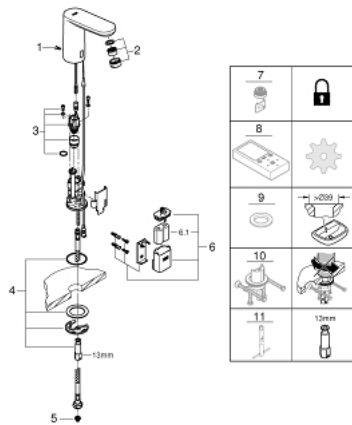

36 439 000 EUROSMART COSMOPOLITAN E INFRA-RED ELECTRONIC BASIN TAP 1/2" WITHOUT MIXING DEVICE

PRODUCT DESCRIPTION

- Tyc: Chrome
- with infrared sensor for bi-directional communication for monitoring, configuration and servicing
- for cold or premixed water
- 6 V lithium battery, type CR-P2
- battery lifetime: approx. 7 years (150 actuations a day)
- GROHE LongLife finish
- GROHE EcoJoy mousseur 5.7 l/min
- flexible connection hose
- dirt strainer
- with integrated solenoid valve
- external battery
- rapid installation system
- multistage battery status display
- 7 pre-set programs:
 - auto flush
 - thermal disinfection
 - cleaning mode
- additional functions and precise settings by remote control 36 407
- CE approved
- noise classification I in accordance with DIN 4109
- type of protection faucet IP 59K
- min. recommended pressure 1.0 bar

36 439 000 EUROSMART COSMOPOLITAN E INFRA-RED ELECTRONIC BASIN TAP 1/2" WITHOUT MIXING DEVICE

SPARE PARTS

- 1: Pop-up rod (Spare part-nr. 46739000)
 - 2: Mousseur (Spare part-nr. 48159000)
 - 3: Solenoid valve (Spare part-nr. 42479000)
 - 4: Mounting set (Spare part-nr. 42400000)
 - 5: Filter (Spare part-nr. 4241300M)
 - 6: Battery housing (Spare part-nr. 42393000)
 - 6.1: Battery (Spare part-nr. 42886000)
 - 7: Mousseur (Spare part-nr. 36133000)*
 - 8: Remote control (Spare part-nr. 36407001)*
 - 9: Escutcheon (Spare part-nr. 36370000)*
 - 10: Rotation lock (Spare part-nr. 36276000)*
 - 11: Mounting wrench (Spare part-nr. 19017000)*
- * Optional accessories