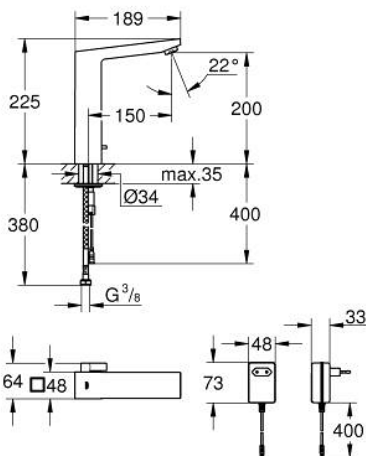

## 36 440 000 EUROCUBE E INFRA-RED ELECTRONIC BASIN MIXER 1/2" WITH MIXING DEVICE AND ADJUSTABLE TEMPERATURE LIMITER

### PRODUCT DESCRIPTION

- Colour: chrome
- with infrared sensor for bi-directional communication for monitoring, configuration and servicing
- with plug transformer 100-230 V AC, 50-60 Hz, 6 V DC
- GROHE LongLife finish
- GROHE EcoJoy - less water, perfect flow
- maximum flow rate (at 3 bar): 5 l/min
- laminar spray regulator
- flexible connection hoses
- non return valve
- dirt strainers
- with integrated solenoid valve
- rapid installation system
- 7 pre-set programs:
  - auto flush
  - thermal disinfection
  - cleaning mode
- additional functions and precise settings by remote control 36 407
- CE approved
- noise classification I in accordance with DIN 4109
- type of protection faucet IP 59K
- min. recommended pressure 1.0 bar