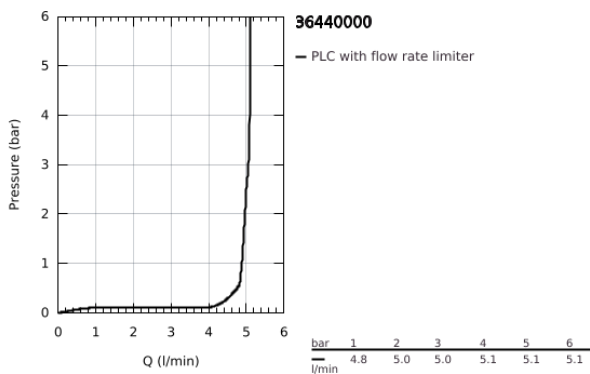

## 36 440 000 EUROCUBE E INFRA-RED ELECTRONIC BASIN MIXER 1/2" WITH MIXING DEVICE AND ADJUSTABLE TEMPERATURE LIMITER

### PRODUCT DESCRIPTION

- Colour: chrome
- with infrared sensor for bi-directional communication for monitoring, configuration and servicing
- with plug transformer 100-230 V AC, 50-60 Hz, 6 V DC
- GROHE LongLife finish
- GROHE EcoJoy - less water, perfect flow
- maximum flow rate (at 3 bar): 5 l/min
- laminar spray regulator
- flexible connection hoses
- non return valve
- dirt strainers
- with integrated solenoid valve
- rapid installation system
- 7 pre-set programs:
  - auto flush
  - thermal disinfection
  - cleaning mode
- additional functions and precise settings by remote control 36 407
- CE approved
- noise classification I in accordance with DIN 4109
- type of protection faucet IP 59K
- min. recommended pressure 1.0 bar