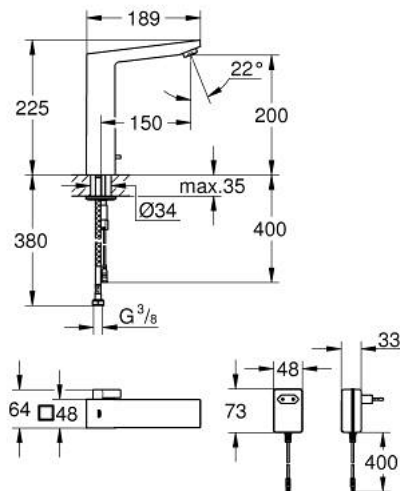

## 36 440 000 EUROCUBE E INFRA-RED ELECTRONIC BASIN MIXER 1/2" WITH MIXING DEVICE AND ADJUSTABLE TEMPERATURE LIMITER

### PRODUCT DESCRIPTION

- Tyc: Chrome
- with infrared sensor for bi-directional communication for monitoring, configuration and servicing
- with plug transformer 100-230 V AC, 50-60 Hz, 6 V DC
- GROHE LongLife finish
- GROHE EcoJoy - Less water, perfect flow
- maximum flow rate (at 3 bar): 5 l/min
- laminar spray regulator
- flexible connection hoses
- non return valve
- dirt strainers
- with integrated solenoid valve
- rapid installation system
- 7 pre-set programs:
  - auto flush
  - thermal disinfection
  - cleaning mode
- additional functions and precise settings by remote control 36 407
- CE approved
- noise classification I in accordance with DIN 4109
- type of protection faucet IP 59K
- min. recommended pressure 1.0 bar