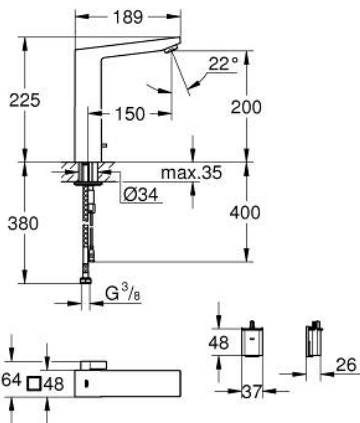

36 441 000 EUROCUBE E INFRA-RED ELECTRONIC BASIN MIXER 1/2" WITH MIXING DEVICE AND ADJUSTABLE TEMPERATURE LIMITER

PRODUCT DESCRIPTION

- Colour: chrome
- with infrared sensor for bi-directional communication for monitoring, configuration and servicing
- 6 V lithium battery, type CR-P2
- battery lifetime: approx. 7 years (150 actuations a day)
- GROHE LongLife finish
- GROHE EcoJoy - less water, perfect flow
- maximum flow rate (at 3 bar): 5 l/min
- laminar spray regulator
- flexible connection hoses
- non return valve
- dirt strainers
- with integrated solenoid valve
- external battery
- rapid installation system
- multistage battery status display
- 7 pre-set programs:
 - auto flush
 - thermal disinfection
 - cleaning mode
- additional functions and precise settings by remote control 36 407
- CE approved
- noise classification I in accordance with DIN 4109
- type of protection faucet IP 59K
- min. recommended pressure 1.0 bar