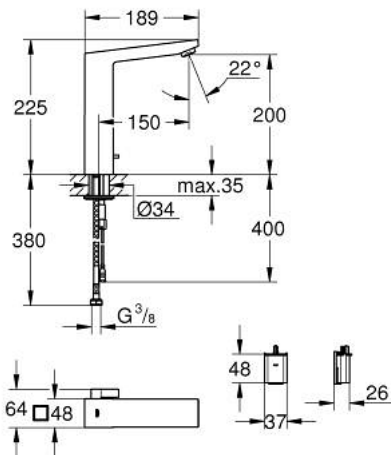

36 441 000 EUROCUBE E INFRA-RED ELECTRONIC BASIN MIXER 1/2" WITH MIXING DEVICE AND ADJUSTABLE TEMPERATURE LIMITER

PRODUCT DESCRIPTION

- Tyc: Chrome
- with infrared sensor for bi-directional communication for monitoring, configuration and servicing
- 6 V lithium battery, type CR-P2
- battery lifetime: approx. 7 years (150 actuations a day)
- GROHE LongLife finish
- GROHE EcoJoy - Less water, perfect flow
- maximum flow rate (at 3 bar): 5 l/min
- laminar spray regulator
- flexible connection hoses
- non return valve
- dirt strainers
- with integrated solenoid valve
- external battery
- rapid installation system
- multistage battery status display
- 7 pre-set programs:
 - auto flush
 - thermal disinfection
 - cleaning mode
- additional functions and precise settings by remote control 36 407
- CE approved
- noise classification I in accordance with DIN 4109
- type of protection faucet IP 59K
- min. recommended pressure 1.0 bar