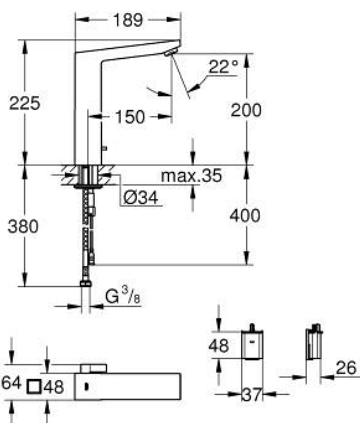

## 36 441 DC0 EUROCUBE E INFRA-RED ELECTRONIC BASIN MIXER 1/2" WITH MIXING DEVICE AND ADJUSTABLE TEMPERATURE LIMITER

### PRODUCT DESCRIPTION

- Colour: supersteel
- with infrared sensor for bi-directional communication for monitoring, configuration and servicing
- 6 V lithium battery, type CR-P2
- battery lifetime: approx. 7 years (150 actuations a day)
- GROHE LongLife finish
- GROHE EcoJoy - less water, perfect flow
- maximum flow rate (at 3 bar): 5 l/min
- laminar spray regulator
- flexible connection hoses
- non return valve
- dirt strainers
- with integrated solenoid valve
- external battery
- rapid installation system
- multistage battery status display
- 7 pre-set programs:
  - auto flush
  - thermal disinfection
  - cleaning mode
- additional functions and precise settings by remote control 36 407
- CE approved
- noise classification I in accordance with DIN 4109
- type of protection faucet IP 59K
- min. recommended pressure 1.0 bar