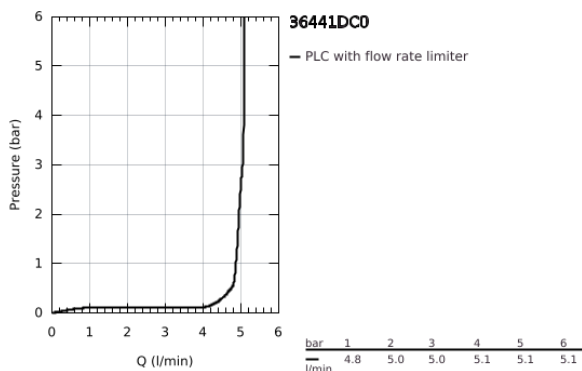

## 36 441 DC0 EUROCUBE E INFRA-RED ELECTRONIC BASIN MIXER 1/2" WITH MIXING DEVICE AND ADJUSTABLE TEMPERATURE LIMITER

### PRODUCT DESCRIPTION

- Colour: supersteel
- with infrared sensor for bi-directional communication for monitoring, configuration and servicing
- 6 V lithium battery, type CR-P2
- battery lifetime: approx. 7 years (150 actuations a day)
- GROHE LongLife finish
- GROHE EcoJoy - less water, perfect flow
- maximum flow rate (at 3 bar): 5 l/min
- laminar spray regulator
- flexible connection hoses
- non return valve
- dirt strainers
- with integrated solenoid valve
- external battery
- rapid installation system
- multistage battery status display
- 7 pre-set programs:
  - auto flush
  - thermal disinfection
  - cleaning mode
- additional functions and precise settings by remote control 36 407
- CE approved
- noise classification I in accordance with DIN 4109
- type of protection faucet IP 59K
- min. recommended pressure 1.0 bar