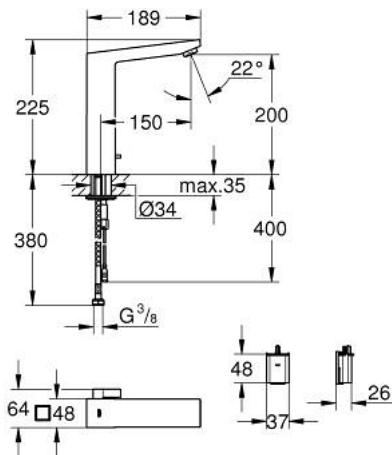

36 441 DC0 EUROKUBE E INFRA-RED ELECTRONIC BASIN MIXER 1/2" WITH MIXING DEVICE AND ADJUSTABLE TEMPERATURE LIMITER

PRODUCT DESCRIPTION

- Tyc: supersteel
- with infrared sensor for bi-directional communication for monitoring, configuration and servicing
- 6 V lithium battery, type CR-P2
- battery lifetime: approx. 7 years (150 actuations a day)
- GROHE LongLife finish
- GROHE EcoJoy - Less water, perfect flow
- maximum flow rate (at 3 bar): 5 l/min
- laminar spray regulator
- flexible connection hoses
- non return valve
- dirt strainers
- with integrated solenoid valve
- external battery
- rapid installation system
- multistage battery status display
- 7 pre-set programs:
 - auto flush
 - thermal disinfection
 - cleaning mode
- additional functions and precise settings by remote control 36 407
- CE approved
- noise classification I in accordance with DIN 4109
- type of protection faucet IP 59K
- min. recommended pressure 1.0 bar