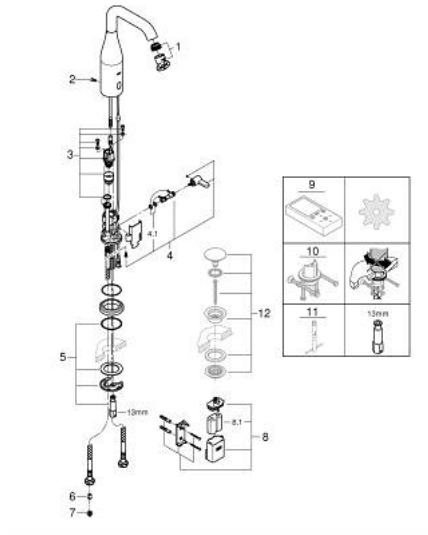

## 36 445 000 ESSENCE E INFRA-RED ELECTRONIC BASIN MIXER 1/2" WITH MIXING DEVICE AND ADJUSTABLE TEMPERATURE LIMITER

### PRODUCT DESCRIPTION

- Colour: chrome
- with infrared sensor for bi-directional communication for monitoring, configuration and servicing
- 6 V lithium battery, type CR-P2
- battery lifetime: approx. 7 years (150 actuations a day)
- GROHE LongLife finish
- GROHE EcoJoy - less water, perfect flow
- maximum flow rate (at 3 bar): 5 l/min
- adjustable swivel area 0° / 150° / 360°
- laminar spray regulator
- flexible connection hoses
- non return valve
- dirt strainers
- with integrated solenoid valve
- external battery
- rapid installation system
- multistage battery status display
- 7 pre-set programs:
  - auto flush
  - thermal disinfection
  - cleaning mode
- additional functions and precise settings by remote control 36 407
- CE approved
- noise classification I in accordance with DIN 4109
- type of protection faucet IP 59K
- min. recommended pressure 1.0 bar

### SPARE PARTS

- 1: Laminar flow straightener (Spare part-nr. 48376000)
  - 2: Screw (Spare part-nr. 4283100M)
  - 3: Solenoid valve (Spare part-nr. 42479000)
  - 4: Mixing lever (Spare part-nr. 42401000)
  - 4.1: Sealing washer (Spare part-nr. 4284000M)
  - 5: Mounting set (Spare part-nr. 42400000)
  - 6: Non-return valve (Spare part-nr. 4257200M)
  - 7: Filter (Spare part-nr. 4241300M)
  - 8: Battery housing (Spare part-nr. 42393000)
  - 8.1: Battery (Spare part-nr. 42886000)
  - 9: Remote control (Spare part-nr. 36407001)\*
  - 10: Rotation lock (Spare part-nr. 36276000)\*
  - 11: Mounting wrench (Spare part-nr. 19017000)\*
  - 12: Waste set with push-open plug (Spare part-nr. 65807000)\*
- \* Optional accessories