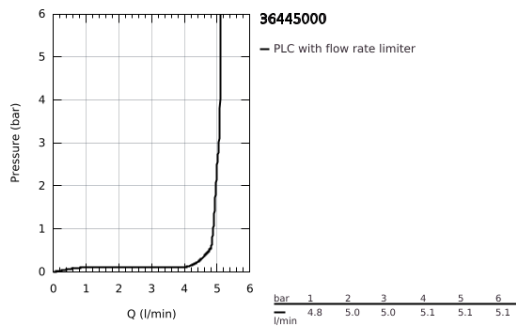

## 36 445 000 ESSENCE E INFRA-RED ELECTRONIC BASIN MIXER 1/2" WITH MIXING DEVICE AND ADJUSTABLE TEMPERATURE LIMITER

### PRODUCT DESCRIPTION

- Colour: chrome
- with infrared sensor for bi-directional communication for monitoring, configuration and servicing
- 6 V lithium battery, type CR-P2
- battery lifetime: approx. 7 years (150 actuations a day)
- GROHE LongLife finish
- GROHE EcoJoy - less water, perfect flow
- maximum flow rate (at 3 bar): 5 l/min
- adjustable swivel area 0° / 150° / 360°
- laminar spray regulator
- flexible connection hoses
- non return valve
- dirt strainers
- with integrated solenoid valve
- external battery
- rapid installation system
- multistage battery status display
- 7 pre-set programs:
  - auto flush
  - thermal disinfection
  - cleaning mode
- additional functions and precise settings by remote control 36 407
- CE approved
- noise classification I in accordance with DIN 4109
- type of protection faucet IP 59K
- min. recommended pressure 1.0 bar