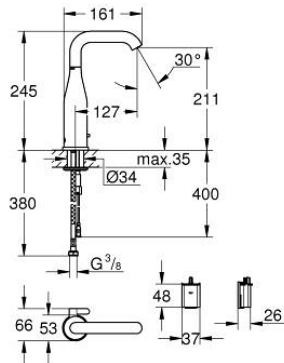

## 36 445 000 ESSENCE E INFRA-RED ELECTRONIC BASIN MIXER 1/2" WITH MIXING DEVICE AND ADJUSTABLE TEMPERATURE LIMITER

### PRODUCT DESCRIPTION

- Colour: chrome
- with infrared sensor for bi-directional communication for monitoring, configuration and servicing
- 6 V lithium battery, type CR-P2
- battery lifetime: approx. 7 years (150 actuations a day)
- GROHE LongLife finish
- GROHE EcoJoy - less water, perfect flow
- maximum flow rate (at 3 bar): 5 l/min
- adjustable swivel area 0° / 150° / 360°
- laminar spray regulator
- flexible connection hoses
- non return valve
- dirt strainers
- with integrated solenoid valve
- external battery
- rapid installation system
- multistage battery status display
- 7 pre-set programs:
  - auto flush
  - thermal disinfection
  - cleaning mode
- additional functions and precise settings by remote control 36 407
- CE approved
- noise classification I in accordance with DIN 4109
- type of protection faucet IP 59K
- min. recommended pressure 1.0 bar

### SPARE PARTS

- 1: Laminar flow straightener (Spare part-nr. 48376000)
  - 2: Screw (Spare part-nr. 4283100M)
  - 3: Solenoid valve (Spare part-nr. 42479000)
  - 4: Mixing lever (Spare part-nr. 42401000)
  - 4.1: Sealing washer (Spare part-nr. 4284000M)
  - 5: Mounting set (Spare part-nr. 42400000)
  - 6: Non-return valve (Spare part-nr. 4257200M)
  - 7: Filter (Spare part-nr. 4241300M)
  - 8: Battery housing (Spare part-nr. 42393000)
  - 8.1: Battery (Spare part-nr. 42886000)
  - 9: Remote control (Spare part-nr. 36407001)\*
  - 10: Rotation lock (Spare part-nr. 36276000)\*
  - 11: Mounting wrench (Spare part-nr. 19017000)\*
  - 12: Waste set with push-open plug (Spare part-nr. 65807000)\*
- \* Optional accessories