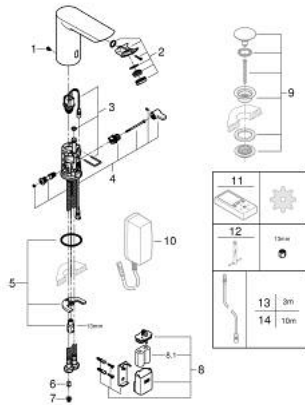

## 36 451 000 BAU COSMOPOLITAN E INFRA-RED ELECTRONIC BASIN MIXER 1/2" WITH MIXING DEVICE AND TEMPERATURE LIMITER

### PRODUCT DESCRIPTION

- Colour: chrome
- with infrared sensor for bi-directional communication for monitoring, configuration and servicing
- 6 V lithium battery, type CR-P2
- battery lifetime: approx. 7 years (150 actuations a day)
- GROHE LongLife finish
- GROHE EcoJoy - less water, perfect flow
- maximum flow rate (at 3 bar): 5 l/min
- Protected Water Ways no contact of water with lead or nickel inside the tap
- body made of composite polymer
- flexible connection hoses
- non return valve
- dirt strainers
- with integrated solenoid valve
- external battery
- rapid installation system
- multistage battery status display
- 7 pre-set programs:
  - auto flush
  - thermal disinfection
  - cleaning mode
- additional functions and precise settings by remote control 36 407
- CE approved
- noise classification I in accordance with DIN 4109
- type of protection faucet IP 59

### SPARE PARTS

- 1: Screw (Spare part-nr. 4283100M)
  - 2: Mousseur (Spare part-nr. 42582000)
  - 3: Solenoid valve (Spare part-nr. 42479000)
  - 4: Lever (Spare part-nr. 42581000)
  - 5: Shank mounting kit (Spare part-nr. 46249000)
  - 6: Non-return valve (Spare part-nr. 4257200M)
  - 7: Filter (Spare part-nr. 4241300M)
  - 8: Battery housing (Spare part-nr. 42393000)
  - 8.1: Battery (Spare part-nr. 42886000)
  - 9: Waste set with push-open plug (Spare part-nr. 65807000)\*
  - 10: Mains adaptor (Spare part-nr. 42388000)\*
  - 11: Remote control (Spare part-nr. 36407001)\*
  - 12: Mounting wrench (Spare part-nr. 19017000)\*
  - 13: Power extension cable (Spare part-nr. 36340000)\*
  - 14: Power extension cable (Spare part-nr. 36341000)\*
- \* Optional accessories