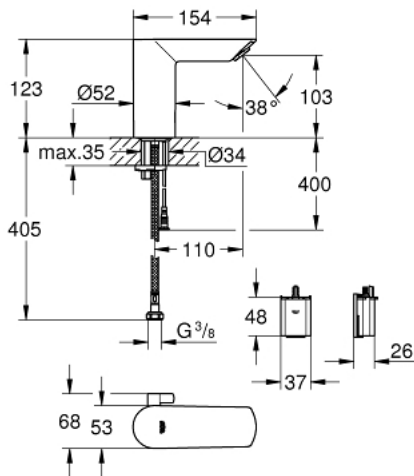

## 36 451 000 BAU COSMOPOLITAN E INFRA-RED ELECTRONIC BASIN MIXER 1/2" WITH MIXING DEVICE AND TEMPERATURE LIMITER

### PRODUCT DESCRIPTION

- Colour: chrome
- with infrared sensor for bi-directional communication for monitoring, configuration and servicing
- 6 V lithium battery, type CR-P2
- battery lifetime: approx. 7 years (150 actuations a day)
- GROHE LongLife finish
- GROHE EcoJoy - less water, perfect flow
- maximum flow rate (at 3 bar): 5 l/min
- Protected Water Ways no contact of water with lead or nickel inside the tap
- body made of composite polymer
- flexible connection hoses
- non return valve
- dirt strainers
- with integrated solenoid valve
- external battery
- rapid installation system
- multistage battery status display
- 7 pre-set programs:
  - auto flush
  - thermal disinfection
  - cleaning mode
- additional functions and precise settings by remote control 36 407
- CE approved
- noise classification I in accordance with DIN 4109
- type of protection faucet IP 59

### SPARE PARTS

- 1: Screw (Spare part-nr. 4283100M)
  - 2: Mousseur (Spare part-nr. 42582000)
  - 3: Solenoid valve (Spare part-nr. 42479000)
  - 4: Lever (Spare part-nr. 42581000)
  - 5: Shank mounting kit (Spare part-nr. 46249000)
  - 6: Non-return valve (Spare part-nr. 4257200M)
  - 7: Filter (Spare part-nr. 4241300M)
  - 8: Battery housing (Spare part-nr. 42393000)
  - 8.1: Battery (Spare part-nr. 42886000)
  - 9: Waste set with push-open plug (Spare part-nr. 65807000)\*
  - 10: Mains adaptor (Spare part-nr. 42388000)\*
  - 11: Remote control (Spare part-nr. 36407001)\*
  - 12: Mounting wrench (Spare part-nr. 19017000)\*
  - 13: Power extension cable (Spare part-nr. 36340000)\*
  - 14: Power extension cable (Spare part-nr. 36341000)\*
- \* Optional accessories