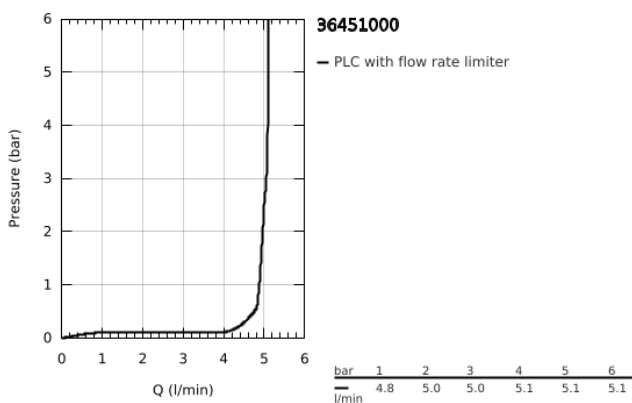

## 36 451 000 BAU COSMOPOLITAN E INFRA-RED ELECTRONIC BASIN MIXER 1/2" WITH MIXING DEVICE AND TEMPERATURE LIMITER

### PRODUCT DESCRIPTION

- Colour: chrome
- with infrared sensor for bi-directional communication for monitoring, configuration and servicing
- 6 V lithium battery, type CR-P2
- battery lifetime: approx. 7 years (150 actuations a day)
- GROHE LongLife finish
- GROHE EcoJoy - less water, perfect flow
- maximum flow rate (at 3 bar): 5 l/min
- Protected Water Ways no contact of water with lead or nickel inside the tap
- body made of composite polymer
- flexible connection hoses
- non return valve
- dirt strainers
- with integrated solenoid valve
- external battery
- rapid installation system
- multistage battery status display
- 7 pre-set programs:
  - auto flush
  - thermal disinfection
  - cleaning mode
- additional functions and precise settings by remote control 36 407
- CE approved
- noise classification I in accordance with DIN 4109
- type of protection faucet IP 59