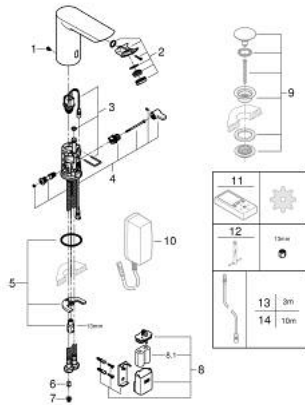

36 451 000 BAU COSMOPOLITAN E INFRA-RED ELECTRONIC BASIN MIXER 1/2" WITH MIXING DEVICE AND TEMPERATURE LIMITER

PRODUCT DESCRIPTION

- Tyc: Chrome
- with infrared sensor for bi-directional communication for monitoring, configuration and servicing
- 6 V lithium battery, type CR-P2
- battery lifetime: approx. 7 years (150 actuations a day)
- GROHE LongLife finish
- GROHE EcoJoy - Less water, perfect flow
- maximum flow rate (at 3 bar): 5 l/min
- Protected Water Ways no contact of water with lead or nickel inside the tap
- body made of composite polymer
- flexible connection hoses
- non return valve
- dirt strainers
- with integrated solenoid valve
- external battery
- rapid installation system
- multistage battery status display
- 7 pre-set programs:
 - auto flush
 - thermal disinfection
 - cleaning mode
- additional functions and precise settings by remote control 36 407
- CE approved
- noise classification I in accordance with DIN 4109
- type of protection faucet IP 59

36 451 000 BAU COSMOPOLITAN E INFRA-RED ELECTRONIC BASIN MIXER 1/2" WITH MIXING DEVICE AND TEMPERATURE LIMITER

SPARE PARTS

- 1: Screws (Spare part-nr. 4283100M)
 - 2: Mousseur (Spare part-nr. 42582000)
 - 3: Solenoid valve (Spare part-nr. 42479000)
 - 4: Mixer spindle with lever (Spare part-nr. 42581000)
 - 5: Shank mounting kit (Spare part-nr. 46249000)
 - 6: Non-return valve (Spare part-nr. 4257200M)
 - 7: Filter (Spare part-nr. 4241300M)
 - 8: Battery housing (Spare part-nr. 42393000)
 - 8.1: Battery (Spare part-nr. 42886000)
 - 9: Waste set with push-open plug (Spare part-nr. 65807000)*
 - 10: Mains adaptor (Spare part-nr. 42388000)*
 - 11: Remote control (Spare part-nr. 36407001)*
 - 12: Mounting wrench (Spare part-nr. 19017000)*
 - 13: Power extension cable (Spare part-nr. 36340000)*
 - 14: Power extension cable (Spare part-nr. 36341000)*
- * Optional accessories