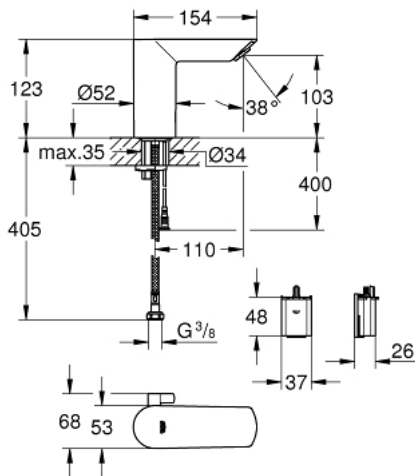

36 451 000 BAU COSMOPOLITAN E INFRA-RED ELECTRONIC BASIN MIXER 1/2" WITH MIXING DEVICE AND TEMPERATURE LIMITER

PRODUCT DESCRIPTION

- Tyc: Chrome
- with infrared sensor for bi-directional communication for monitoring, configuration and servicing
- 6 V lithium battery, type CR-P2
- battery lifetime: approx. 7 years (150 actuations a day)
- GROHE LongLife finish
- GROHE EcoJoy - Less water, perfect flow
- maximum flow rate (at 3 bar): 5 l/min
- Protected Water Ways no contact of water with lead or nickel inside the tap
- body made of composite polymer
- flexible connection hoses
- non return valve
- dirt strainers
- with integrated solenoid valve
- external battery
- rapid installation system
- multistage battery status display
- 7 pre-set programs:
 - auto flush
 - thermal disinfection
 - cleaning mode
- additional functions and precise settings by remote control 36 407
- CE approved
- noise classification I in accordance with DIN 4109
- type of protection faucet IP 59

36 451 000 BAU COSMOPOLITAN E INFRA-RED ELECTRONIC BASIN MIXER 1/2" WITH MIXING DEVICE AND TEMPERATURE LIMITER

SPARE PARTS

- 1: Screws (Spare part-nr. 4283100M)
 - 2: Mousseur (Spare part-nr. 42582000)
 - 3: Solenoid valve (Spare part-nr. 42479000)
 - 4: Mixer spindle with lever (Spare part-nr. 42581000)
 - 5: Shank mounting kit (Spare part-nr. 46249000)
 - 6: Non-return valve (Spare part-nr. 4257200M)
 - 7: Filter (Spare part-nr. 4241300M)
 - 8: Battery housing (Spare part-nr. 42393000)
 - 8.1: Battery (Spare part-nr. 42886000)
 - 9: Waste set with push-open plug (Spare part-nr. 65807000)*
 - 10: Mains adaptor (Spare part-nr. 42388000)*
 - 11: Remote control (Spare part-nr. 36407001)*
 - 12: Mounting wrench (Spare part-nr. 19017000)*
 - 13: Power extension cable (Spare part-nr. 36340000)*
 - 14: Power extension cable (Spare part-nr. 36341000)*
- * Optional accessories