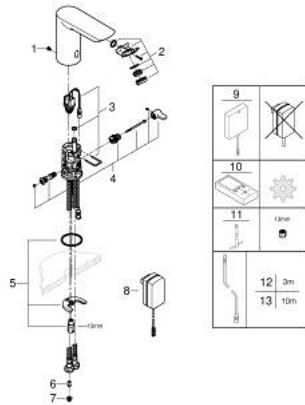

36 453 000 BAU COSMOPOLITAN E INFRA-RED ELECTRONIC BASIN MIXER 1/2" WITH MIXING DEVICE AND TEMPERATURE LIMITER

SPARE PARTS

- 1: Screw (Spare part-nr. 4283100M)
 - 2: Mousseur (Spare part-nr. 42582000)
 - 3: Solenoid valve (Spare part-nr. 42479000)
 - 4: Lever (Spare part-nr. 42581000)
 - 5: Shank mounting kit (Spare part-nr. 46249000)
 - 6: Non-return valve (Spare part-nr. 4257200M)
 - 7: Filter (Spare part-nr. 4241300M)
 - 8: Mains adaptor (Spare part-nr. 42388000)
 - 9: Switch-mode power supply (Spare part-nr. 36338000)*
 - 10: Remote control (Spare part-nr. 36407001)*
 - 11: Mounting wrench (Spare part-nr. 19017000)*
 - 12: Power extension cable (Spare part-nr. 36340000)*
 - 13: Power extension cable (Spare part-nr. 36341000)*
- * Optional accessories