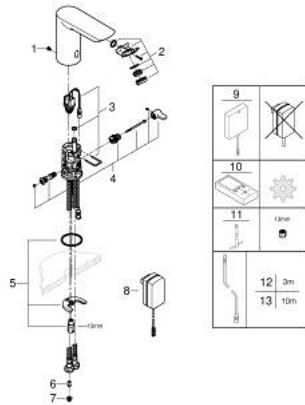

36 453 000 BAU COSMOPOLITAN E INFRA-RED ELECTRONIC BASIN MIXER 1/2" WITH MIXING DEVICE AND TEMPERATURE LIMITER

SPARE PARTS

1. 1: Screws (Spare part-nr. 4283100M)
   - 2: Mousseur (Spare part-nr. 42582000)
   - 3: Solenoid valve (Spare part-nr. 42479000)
   - 4: Mixer spindle with lever (Spare part-nr. 42581000)
   - 5: Shank mounting kit (Spare part-nr. 46249000)
   - 6: Non-return valve (Spare part-nr. 4257200M)
   - 7: Filter (Spare part-nr. 4241300M)
   - 8: Mains adaptor (Spare part-nr. 42388000)
   - 9: Switch-mode power supply (Spare part-nr. 36338000)*
   - 10: Remote control (Spare part-nr. 36407001)*
   - 11: Mounting wrench (Spare part-nr. 19017000)*
   - 12: Power extension cable (Spare part-nr. 36340000)*
   - 13: Power extension cable (Spare part-nr. 36341000)*
2. Optional accessories