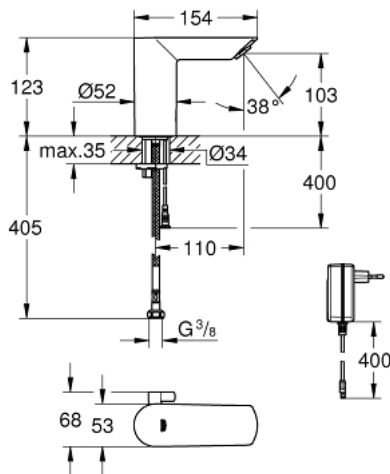

## 36 453 000 BAU COSMOPOLITAN E INFRA-RED ELECTRONIC BASIN MIXER 1/2" WITH MIXING DEVICE AND TEMPERATURE LIMITER

### PRODUCT DESCRIPTION

- Tyc: Chrome
- with infrared sensor for bi-directional communication for monitoring, configuration and servicing
- with plug transformer 100-230 V AC, 50-60 Hz, 6 V DC
- GROHE LongLife finish
- GROHE EcoJoy - Less water, perfect flow
- maximum flow rate (at 3 bar): 5 l/min
- Protected Water Ways no contact of water with lead or nickel inside the tap
- body made of composite polymer
- flexible connection hoses
- non return valve
- dirt strainers
- with integrated solenoid valve
- rapid installation system
- 7 pre-set programs:
  - auto flush
  - thermal disinfection
  - cleaning mode
- additional functions and precise settings by remote control 36 407
- CE approved
- noise classification I in accordance with DIN 4109
- type of protection faucet IP 59

### SPARE PARTS

- 1: Screws (Spare part-nr. 4283100M)
  - 2: Mousseur (Spare part-nr. 42582000)
  - 3: Solenoid valve (Spare part-nr. 42479000)
  - 4: Mixer spindle with lever (Spare part-nr. 42581000)
  - 5: Shank mounting kit (Spare part-nr. 46249000)
  - 6: Non-return valve (Spare part-nr. 4257200M)
  - 7: Filter (Spare part-nr. 4241300M)
  - 8: Mains adaptor (Spare part-nr. 42388000)
  - 9: Switch-mode power supply (Spare part-nr. 36338000)\*
  - 10: Remote control (Spare part-nr. 36407001)\*
  - 11: Mounting wrench (Spare part-nr. 19017000)\*
  - 12: Power extension cable (Spare part-nr. 36340000)\*
  - 13: Power extension cable (Spare part-nr. 36341000)\*
- \* Optional accessories