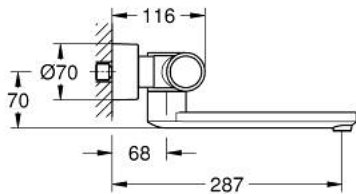

36 454 000 EUROSMART COSMOPOLITAN E SPECIAL INFRA-RED ELECTRONIC WALL BASIN MIXER WITH THERMOSTATIC TEMPERATURE CONTROL

PRODUCT DESCRIPTION

- Colour: chrome
- with infrared sensor for bi-directional communication for monitoring, configuration and servicing
- 6 V lithium battery, type CR-P2
- battery lifetime: approx. 7 years (150 actuations a day)
- activation by hand, deactivation automatically when leaving detection zone (hand-body detection mode)
- two additional detection modes adjustable (hand-hand or body-body)
- GROHE LongLife finish
- maximum flow rate (at 3 bar): 8 l/min
- GROHE CoolTouch
- non return valve
- dirt strainers
- GROHE SafetyPlus fixed temperature stop
- temperature scale handle with internal safety stop between 35°C and 43°C
- metal temperature safety stop
- full unmixed hot or cold water in extreme handle position for legionella sampling
- swivel cast spout 219 mm
- projection 287 mm
- swivel range stop at 130°, lockable
- with S-unions and with covers
- self-sealing escutcheons
- multistage battery status display
- 7 pre-set programs:
  - auto flush
  - thermal disinfection
  - cleaning mode
- additional functions and precise settings by remote control 36 407
- CE approved
- noise classification I in accordance with DIN 4109