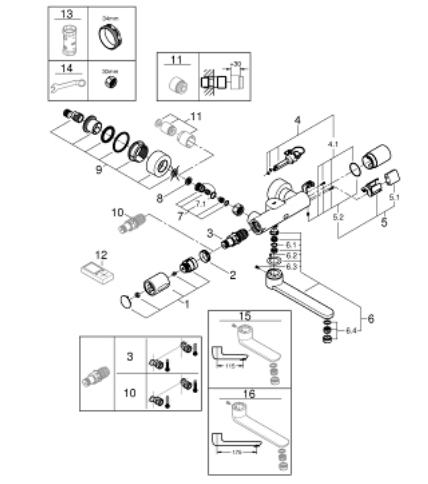

36 454 000 EUROSMART COSMOPOLITAN E SPECIAL INFRA-RED ELECTRONIC WALL BASIN MIXER WITH THERMOSTATIC TEMPERATURE CONTROL

SPARE PARTS

- 1: Temperature control handle (Spare part-nr. 49124000)
- 2: retaining ring (Spare part-nr. 47743000)
- 3: Thermostatic compact cartridge 1/2" (Spare part-nr. 47439000)
- 4: Solenoid valve (Spare part-nr. 42424000)
- 4.1: set of screws (Spare part-nr. 42422000)
- 5: Battery housing (Spare part-nr. 42425000)
- 5.1: Battery (Spare part-nr. 42886000)
- 5.2: set of screws (Spare part-nr. 42422000)
- 6: Spout (Spare part-nr. 42423000)
- 6.1: Sealing washer (Spare part-nr. 0128500M)
- 6.2: set of screws (Spare part-nr. 46670000)
- 6.3: Laminar flow straightener (Spare part-nr. 13960000)
- 7: Non-return valve (Spare part-nr. 48277000)
- 7.1: O-Ring Ø17 x Ø2 (Spare part-nr. 0305500M)
- 8: Filter (Spare part-nr. 0726400M)
- 9: S-union (Spare part-nr. 12693000)
- 10: GROHE TurboStat cartridge 1/2" (Spare part-nr. 47175000)*
- 11: Extension 30 (Spare part-nr. 46238000)*
- 12: Remote control (Spare part-nr. 36407001)*
- 13: Socket spanner (Spare part-nr. 19332000)*
- 14: Special spanner (Spare part-nr. 19377000)*
- 15: Cast swivel spout (Spare part-nr. 13378000)*
- 16: Cast swivel spout (Spare part-nr. 13380000)*