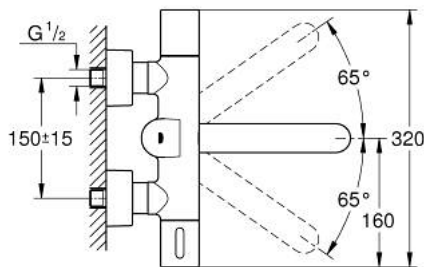

36 454 000 EUROSMART COSMOPOLITAN E SPECIAL INFRA-RED ELECTRONIC WALL BASIN MIXER WITH THERMOSTATIC TEMPERATURE CONTROL

PRODUCT DESCRIPTION

- Colour: chrome
- with infrared sensor for bi-directional communication for monitoring, configuration and servicing
- 6 V lithium battery, type CR-P2
- battery lifetime: approx. 7 years (150 actuations a day)
- activation by hand, deactivation automatically when leaving detection zone (hand-body detection mode)
- two additional detection modes adjustable (hand-hand or body-body)
- GROHE LongLife finish
- maximum flow rate (at 3 bar): 8 l/min
- GROHE CoolTouch
- non return valve
- dirt strainers
- GROHE SafetyPlus fixed temperature stop
- temperature scale handle with internal safety stop between 35°C and 43°C
- metal temperature safety stop
- full unmixed hot or cold water in extreme handle position for legionella sampling
- swivel cast spout 219 mm
- projection 287 mm
- swivel range stop at 130°, lockable
- with S-unions and with covers
- self-sealing escutcheons
- multistage battery status display
- 7 pre-set programs:
  - auto flush
  - thermal disinfection
  - cleaning mode
- additional functions and precise settings by remote control 36 407
- CE approved
- noise classification I in accordance with DIN 4109