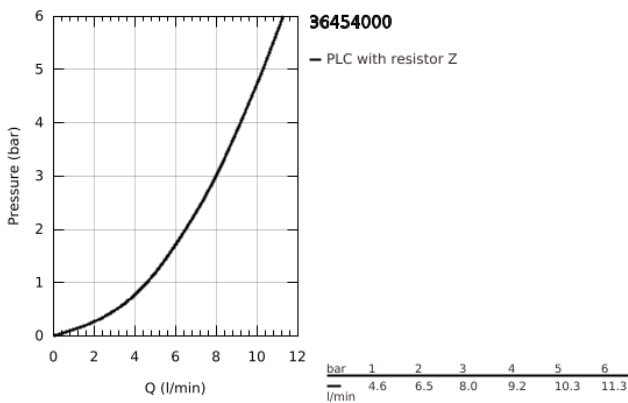

36 454 000 EUROSMART COSMOPOLITAN E SPECIAL INFRA-RED ELECTRONIC WALL BASIN MIXER WITH THERMOSTATIC TEMPERATURE CONTROL

PRODUCT DESCRIPTION

- Colour: chrome
- with infrared sensor for bi-directional communication for monitoring, configuration and servicing
- 6 V lithium battery, type CR-P2
- battery lifetime: approx. 7 years (150 actuations a day)
- activation by hand, deactivation automatically when leaving detection zone (hand-body detection mode)
- two additional detection modes adjustable (hand-hand or body-body)
- GROHE LongLife finish
- maximum flow rate (at 3 bar): 8 l/min
- GROHE CoolTouch
- non return valve
- dirt strainers
- GROHE SafetyPlus fixed temperature stop
- temperature scale handle with internal safety stop between 35°C and 43°C
- metal temperature safety stop
- full unmixed hot or cold water in extreme handle position for legionella sampling
- swivel cast spout 219 mm
- projection 287 mm
- swivel range stop at 130°, lockable
- with S-unions and with covers
- self-sealing escutcheons
- multistage battery status display
- 7 pre-set programs:
 - auto flush
 - thermal disinfection
 - cleaning mode
- additional functions and precise settings by remote control 36 407
- CE approved
- noise classification I in accordance with DIN 4109