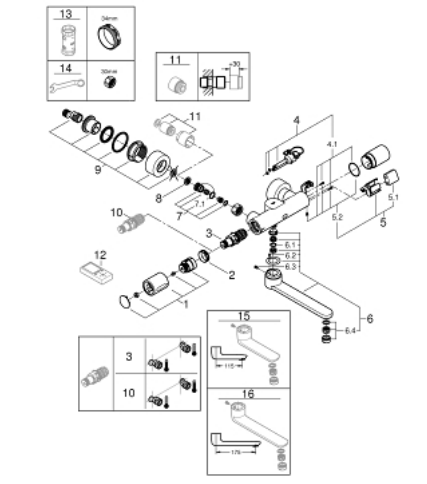

36 454 000 EUROSMART COSMOPOLITAN E SPECIAL INFRA-RED ELECTRONIC WALL BASIN MIXER WITH THERMOSTATIC TEMPERATURE CONTROL

SPARE PARTS

- 1: Temperature control handle (Spare part-nr. 49124000)
- 2: Fitting ring (Spare part-nr. 47743000)
- 3: Thermostatic compact cartridge 1/2" (Spare part-nr. 47439000)
- 4: Solenoid valve (Spare part-nr. 42424000)
- 4.1: Set of screws (Spare part-nr. 42422000)
- 5: Battery housing (Spare part-nr. 42425000)
- 5.1: Battery (Spare part-nr. 42886000)
- 5.2: Set of screws (Spare part-nr. 42422000)
- 6: Spout (Spare part-nr. 42423000)
- 6.1: Sealing washer (Spare part-nr. 0128500M)
- 6.2: Set of screws (Spare part-nr. 46670000)
- 6.3: Laminar flow straightener (Spare part-nr. 13960000)
- 7: Non-return valve (Spare part-nr. 48277000)
- 7.1: O-ring $\varnothing 17 \times \varnothing 2$ (Spare part-nr. 0305500M)
- 8: Dirt strainer (Spare part-nr. 0726400M)
- 9: S-union (Spare part-nr. 12693000)
- 10: GROHE TurboStat cartridge 1/2" (Spare part-nr. 47175000)*
- 11: Extension set, 30 mm (Spare part-nr. 46238000)*
- 12: Remote control (Spare part-nr. 36407001)*
- 13: Socket spanner (Spare part-nr. 19332000)*
- 14: Special spanner (Spare part-nr. 19377000)*
- 15: Cast swivel spout (Spare part-nr. 13378000)*
- 16: Cast swivel spout (Spare part-nr. 13380000)*