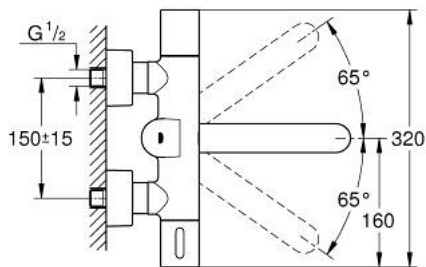

36 454 000 EUROSMART COSMOPOLITAN E SPECIAL INFRA-RED ELECTRONIC WALL BASIN MIXER WITH THERMOSTATIC TEMPERATURE CONTROL

PRODUCT DESCRIPTION

- Tyc: Chrome
- with infrared sensor for bi-directional communication for monitoring, configuration and servicing
- 6 V lithium battery, type CR-P2
- battery lifetime: approx. 7 years (150 actuations a day)
- activation by hand, deactivation automatically when leaving detection zone (hand-body detection mode)
- two additional detection modes adjustable (hand-hand or body-body)
- GROHE LongLife finish
- maximum flow rate (at 3 bar): 8 l/min
- GROHE CoolTouch
- non return valve
- dirt strainers
- GROHE SafetyPlus fixed temperature stop
- temperature scale handle with internal safety stop between 35°C and 43°C
- metal temperature safety stop
- full unmixed hot or cold water in extreme handle position for legionella sampling
- swivel cast spout 219 mm
- projection 287 mm
- swivel range stop at 130°, lockable
- with S-unions and with covers
- self-sealing escutcheons
- multistage battery status display
- 7 pre-set programs:
  - auto flush
  - thermal disinfection
  - cleaning mode
- additional functions and precise settings by remote control 36 407
- CE approved
- noise classification I in accordance with DIN 4109