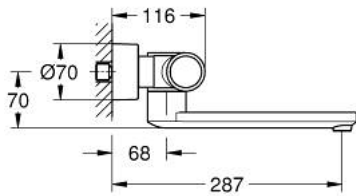

36 454 000 EUROSMART COSMOPOLITAN E SPECIAL INFRA-RED ELECTRONIC WALL BASIN MIXER WITH THERMOSTATIC TEMPERATURE CONTROL

PRODUCT DESCRIPTION

- Tyc: Chrome
- with infrared sensor for bi-directional communication for monitoring, configuration and servicing
- 6 V lithium battery, type CR-P2
- battery lifetime: approx. 7 years (150 actuations a day)
- activation by hand, deactivation automatically when leaving detection zone (hand-body detection mode)
- two additional detection modes adjustable (hand-hand or body-body)
- GROHE LongLife finish
- maximum flow rate (at 3 bar): 8 l/min
- GROHE CoolTouch
- non return valve
- dirt strainers
- GROHE SafetyPlus fixed temperature stop
- temperature scale handle with internal safety stop between 35°C and 43°C
- metal temperature safety stop
- full unmixed hot or cold water in extreme handle position for legionella sampling
- swivel cast spout 219 mm
- projection 287 mm
- swivel range stop at 130°, lockable
- with S-unions and with covers
- self-sealing escutcheons
- multistage battery status display
- 7 pre-set programs:
  - auto flush
  - thermal disinfection
  - cleaning mode
- additional functions and precise settings by remote control 36 407
- CE approved
- noise classification I in accordance with DIN 4109