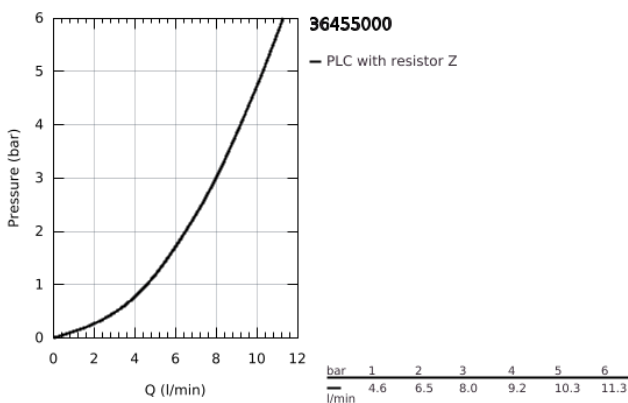

36 455 000 EUROSMART COSMOPOLITAN E SPECIAL INFRA-RED ELECTRONIC WALL BASIN MIXER WITH THERMOSTATIC TEMPERATURE CONTROL

PRODUCT DESCRIPTION (1/2)

- Colour: chrome
- with infrared sensor for bi-directional communication for monitoring, configuration and servicing
- 6 V lithium battery, type CR-P2
- battery lifetime: approx. 7 years (150 actuations a day)
- activation by hand, deactivation automatically when leaving detection zone (hand-body detection mode)
- two additional detection modes adjustable (hand-hand or body-body)
- ergonomic metal handle
- GROHE LongLife finish
- maximum flow rate (at 3 bar): 8 l/min
- GROHE CoolTouch
- non return valve
- dirt strainers
- GROHE SafetyPlus fixed temperature stop
- temperature scale handle with internal safety stop between 35°C and 43°C
- metal temperature safety stop
- full unmixed hot or cold water in extreme handle position for legionella sampling
- swivel cast spout
- 187 mm
- projection 255 mm
- swivel range stop at 130°, lockable
- with S-unions and with covers
- self-sealing escutcheons
- multistage battery status display
- 7 pre-set programs:
 - auto flush
 - thermal disinfection
 - cleaning mode
- additional functions and precise settings by remote control 36 407
- CE approved

Pure Freude
an Wasser

36 455 000 **EUROSMART COSMOPOLITAN E SPECIAL INFRA-RED ELECTRONIC WALL
BASIN MIXER WITH THERMOSTATIC TEMPERATURE CONTROL**

PRODUCT DESCRIPTION (2/2)

- noise classification I in accordance with DIN 4109