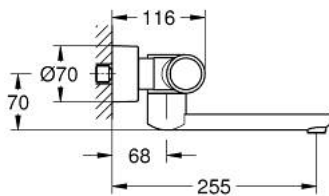

36 455 000 EUROSMART COSMOPOLITAN E SPECIAL INFRA-RED ELECTRONIC WALL BASIN MIXER WITH THERMOSTATIC TEMPERATURE CONTROL

PRODUCT DESCRIPTION (1/2)

- Colour: chrome
- with infrared sensor for bi-directional communication for monitoring, configuration and servicing
- 6 V lithium battery, type CR-P2
- battery lifetime: approx. 7 years (150 actuations a day)
- activation by hand, deactivation automatically when leaving detection zone (hand-body detection mode)
- two additional detection modes adjustable (hand-hand or body-body)
- ergonomic metal handle
- GROHE LongLife finish
- maximum flow rate (at 3 bar): 8 l/min
- GROHE CoolTouch
- non return valve
- dirt strainers
- GROHE SafetyPlus fixed temperature stop
- temperature scale handle with internal safety stop between 35°C and 43°C
- metal temperature safety stop
- full unmixed hot or cold water in extreme handle position for legionella sampling
- swivel cast spout
- 187 mm
- projection 255 mm
- swivel range stop at 130°, lockable
- with S-unions and with covers
- self-sealing escutcheons
- multistage battery status display
- 7 pre-set programs:
  - auto flush
  - thermal disinfection
  - cleaning mode
- additional functions and precise settings by remote control 36 407
- CE approved