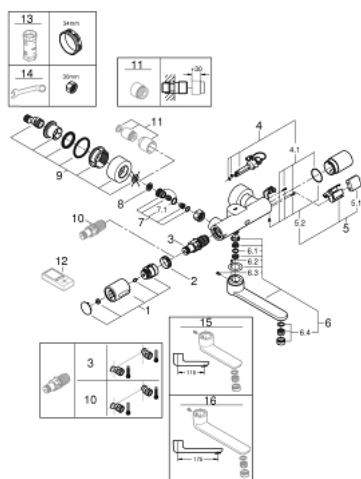

36 455 000 EUROSMART COSMOPOLITAN E SPECIAL INFRA-RED ELECTRONIC WALL BASIN MIXER WITH THERMOSTATIC TEMPERATURE CONTROL

SPARE PARTS

- 1: Temperature control handle (Spare part-nr. 49124000)
- 2: retaining ring (Spare part-nr. 47743000)
- 3: Thermostatic compact cartridge 1/2" (Spare part-nr. 47439000)
- 4: Solenoid valve (Spare part-nr. 42424000)
- 4.1: set of screws (Spare part-nr. 42422000)
- 5: Battery housing (Spare part-nr. 42425000)
- 5.1: Battery (Spare part-nr. 42886000)
- 5.2: set of screws (Spare part-nr. 42422000)
- 6: Spout (Spare part-nr. 42423000)
- 6.1: Sealing washer (Spare part-nr. 0128500M)
- 6.2: set of screws (Spare part-nr. 46670000)
- 6.3: Laminar flow straightener (Spare part-nr. 13960000)
- 7: Non-return valve (Spare part-nr. 48277000)
- 7.1: O-Ring Ø17 x Ø2 (Spare part-nr. 0305500M)
- 8: Filter (Spare part-nr. 0726400M)
- 9: S-union (Spare part-nr. 12693000)
- 10: GROHE TurboStat cartridge 1/2" (Spare part-nr. 47175000)*
- 11: Extension 30 (Spare part-nr. 46238000)*
- 12: Remote control (Spare part-nr. 36407001)*
- 13: Socket spanner (Spare part-nr. 19332000)*
- 14: Special spanner (Spare part-nr. 19377000)*
- 15: Cast swivel spout (Spare part-nr. 13378000)*
- 16: Cast swivel spout (Spare part-nr. 13380000)*