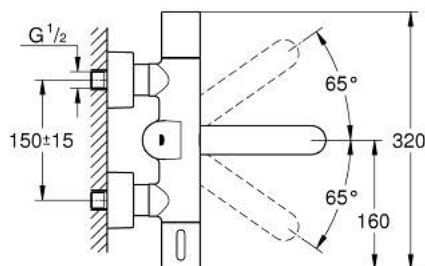

36 455 000 EUROSMART COSMOPOLITAN E SPECIAL INFRA-RED ELECTRONIC WALL BASIN MIXER WITH THERMOSTATIC TEMPERATURE CONTROL

PRODUCT DESCRIPTION (1/2)

- Colour: chrome
- with infrared sensor for bi-directional communication for monitoring, configuration and servicing
- 6 V lithium battery, type CR-P2
- battery lifetime: approx. 7 years (150 actuations a day)
- activation by hand, deactivation automatically when leaving detection zone (hand-body detection mode)
- two additional detection modes adjustable (hand-hand or body-body)
- ergonomic metal handle
- GROHE LongLife finish
- maximum flow rate (at 3 bar): 8 l/min
- GROHE CoolTouch
- non return valve
- dirt strainers
- GROHE SafetyPlus fixed temperature stop
- temperature scale handle with internal safety stop between 35°C and 43°C
- metal temperature safety stop
- full unmixed hot or cold water in extreme handle position for legionella sampling
- swivel cast spout
- 187 mm
- projection 255 mm
- swivel range stop at 130°, lockable
- with S-unions and with covers
- self-sealing escutcheons
- multistage battery status display
- 7 pre-set programs:
 - auto flush
 - thermal disinfection
 - cleaning mode
- additional functions and precise settings by remote control 36 407
- CE approved