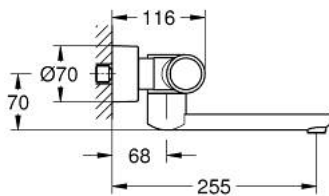

### PRODUCT DESCRIPTION (1/2)

- Tyc: Chrome
- with infrared sensor for bi-directional communication for monitoring, configuration and servicing
- 6 V lithium battery, type CR-P2
- battery lifetime: approx. 7 years (150 actuations a day)
- activation by hand, deactivation automatically when leaving detection zone (hand-body detection mode)
- two additional detection modes adjustable (hand-hand or body-body)
- ergonomic metal handle
- GROHE LongLife finish
- maximum flow rate (at 3 bar): 8 l/min
- GROHE CoolTouch
- non return valve
- dirt strainers
- GROHE SafetyPlus fixed temperature stop
- temperature scale handle with internal safety stop between 35°C and 43°C
- metal temperature safety stop
- full unmixed hot or cold water in extreme handle position for legionella sampling
- swivel cast spout
- 187 mm
- projection 255 mm
- swivel range stop at 130°, lockable
- with S-unions and with covers
- self-sealing escutcheons
- multistage battery status display
- 7 pre-set programs:
  - auto flush
  - thermal disinfection
  - cleaning mode
- additional functions and precise settings by remote control 36 407
- CE approved