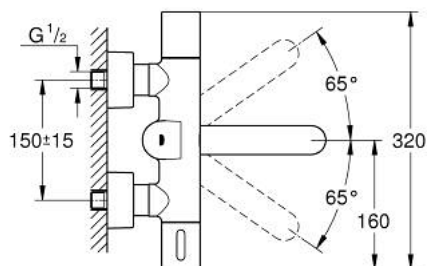

### PRODUCT DESCRIPTION (1/2)

- Tyc: Chrome
- with infrared sensor for bi-directional communication for monitoring, configuration and servicing
- 6 V lithium battery, type CR-P2
- battery lifetime: approx. 7 years (150 actuations a day)
- activation by hand, deactivation automatically when leaving detection zone (hand-body detection mode)
- two additional detection modes adjustable (hand-hand or body-body)
- ergonomic metal handle
- GROHE LongLife finish
- maximum flow rate (at 3 bar): 8 l/min
- GROHE CoolTouch
- non return valve
- dirt strainers
- GROHE SafetyPlus fixed temperature stop
- temperature scale handle with internal safety stop between 35°C and 43°C
- metal temperature safety stop
- full unmixed hot or cold water in extreme handle position for legionella sampling
- swivel cast spout
- 187 mm
- projection 255 mm
- swivel range stop at 130°, lockable
- with S-unions and with covers
- self-sealing escutcheons
- multistage battery status display
- 7 pre-set programs:
  - auto flush
  - thermal disinfection
  - cleaning mode
- additional functions and precise settings by remote control 36 407
- CE approved