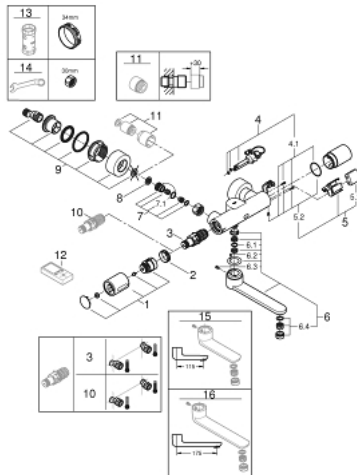

### SPARE PARTS

- 1: Temperature control handle (Spare part-nr. 49124000)
- 2: Fitting ring (Spare part-nr. 47743000)
- 3: Thermostatic compact cartridge 1/2" (Spare part-nr. 47439000)
- 4: Solenoid valve (Spare part-nr. 42424000)
- 4.1: Set of screws (Spare part-nr. 42422000)
- 5: Battery housing (Spare part-nr. 42425000)
- 5.1: Battery (Spare part-nr. 42886000)
- 5.2: Set of screws (Spare part-nr. 42422000)
- 6: Spout (Spare part-nr. 42423000)
- 6.1: Sealing washer (Spare part-nr. 0128500M)
- 6.2: Set of screws (Spare part-nr. 46670000)
- 6.3: Laminar flow straightener (Spare part-nr. 13960000)
- 7: Non-return valve (Spare part-nr. 48277000)
- 7.1: O-ring  $\varnothing 17 \times \varnothing 2$  (Spare part-nr. 0305500M)
- 8: Dirt strainer (Spare part-nr. 0726400M)
- 9: S-union (Spare part-nr. 12693000)
- 10: GROHE TurboStat cartridge 1/2" (Spare part-nr. 47175000)\*
- 11: Extension set, 30 mm (Spare part-nr. 46238000)\*
- 12: Remote control (Spare part-nr. 36407001)\*
- 13: Socket spanner (Spare part-nr. 19332000)\*
- 14: Special spanner (Spare part-nr. 19377000)\*
- 15: Cast swivel spout (Spare part-nr. 13378000)\*
- 16: Cast swivel spout (Spare part-nr. 13380000)\*