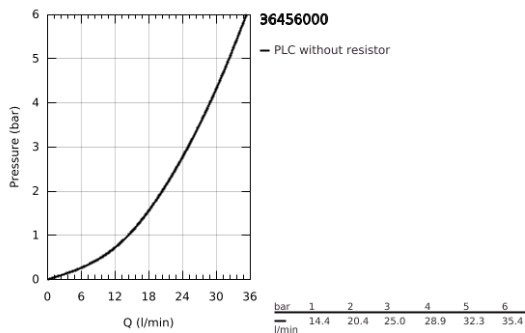

## 36 456 000 EUROSMART COSMOPOLITAN E SPECIAL INFRA-RED ELECTRONIC FOR CONCEALED SHOWER THERMOSTAT

### PRODUCT DESCRIPTION

- Colour: chrome
- with infrared sensor for bi-directional communication for monitoring, configuration and servicing
- for concealed installation box 36 458 000 and 36 459 000
- ergonomic metal handle
- GROHE LongLife finish
- GROHE SafetyPlus fixed temperature stop
- temperature scale handle with internal safety stop between 35°C and 43°C
- metal temperature safety stop
- full unmixed hot or cold water in extreme handle position for legionella sampling
- 7 pre-set programs:
  - auto flush
  - thermal disinfection
  - cleaning mode
- additional functions and precise settings by remote control 36 407
- CE approved
- noise classification I in accordance with DIN 4109