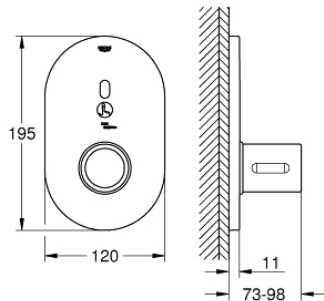

### PRODUCT DESCRIPTION

- Colour: chrome
- with infrared sensor for bi-directional communication for monitoring, configuration and servicing
- for concealed installation box 36 458 000 and 36 459 000
- ergonomic metal handle
- GROHE LongLife finish
- GROHE SafetyPlus fixed temperature stop
- temperature scale handle with internal safety stop between 35°C and 43°C
- metal temperature safety stop
- full unmixed hot or cold water in extreme handle position for legionella sampling
- 7 pre-set programs:
  - auto flush
  - thermal disinfection
  - cleaning mode
- additional functions and precise settings by remote control 36 407
- CE approved
- noise classification I in accordance with DIN 4109