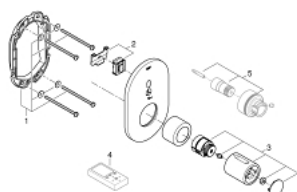

36 456 000 EUROSMART COSMOPOLITAN E SPECIAL INFRA-RED ELECTRONIC FOR CONCEALED SHOWER THERMOSTAT

SPARE PARTS

1. 1: Frame (Spare part-nr. 42419000)
   - 2: Electronic (Spare part-nr. 42597000)
   - 3: Temperature control handle (Spare part-nr. 49124000)
   - 4: Extension set 27.5 mm (Spare part-nr. 47780000)*
2. Optional accessories