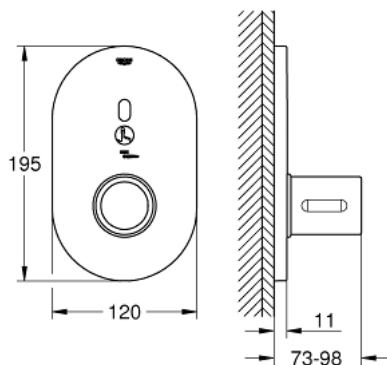

36 456 000 EUROSMART COSMOPOLITAN E SPECIAL INFRA-RED ELECTRONIC FOR CONCEALED SHOWER THERMOSTAT

PRODUCT DESCRIPTION

- Tyc: Chrome
- with infrared sensor for bi-directional communication for monitoring, configuration and servicing
- for concealed installation box 36 458 000 and 36 459 000
- ergonomic metal handle
- GROHE LongLife finish
- GROHE SafetyPlus fixed temperature stop
- temperature scale handle with internal safety stop between 35°C and 43°C
- metal temperature safety stop
- full unmixed hot or cold water in extreme handle position for legionella sampling
- 7 pre-set programs:
 - auto flush
 - thermal disinfection
 - cleaning mode
- additional functions and precise settings by remote control 36 407
- CE approved
- noise classification I in accordance with DIN 4109

36 456 000 EUROSMART COSMOPOLITAN E SPECIAL INFRA-RED ELECTRONIC FOR CONCEALED SHOWER THERMOSTAT

SPARE PARTS

- 1: Mounting frame (Spare part-nr. 42419000)
 - 2: Electronic (Spare part-nr. 42597000)
 - 3: Temperature control handle (Spare part-nr. 49124000)
 - 4: Extension set 27.5 mm (Spare part-nr. 47780000)*
- * Optional accessories