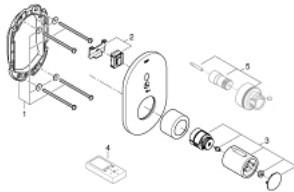

36 456 000 EUROSMART COSMOPOLITAN E SPECIAL INFRA-RED ELECTRONIC FOR CONCEALED SHOWER THERMOSTAT

PRODUCT DESCRIPTION

- Tyc: Chrome
- with infrared sensor for bi-directional communication for monitoring, configuration and servicing
- for concealed installation box 36 458 000 and 36 459 000
- ergonomic metal handle
- GROHE LongLife finish
- GROHE SafetyPlus fixed temperature stop
- temperature scale handle with internal safety stop between 35°C and 43°C
- metal temperature safety stop
- full unmixed hot or cold water in extreme handle position for legionella sampling
- 7 pre-set programs:
 - auto flush
 - thermal disinfection
 - cleaning mode
- additional functions and precise settings by remote control 36 407
- CE approved
- noise classification I in accordance with DIN 4109

36 456 000 EUROSMART COSMOPOLITAN E SPECIAL INFRA-RED ELECTRONIC FOR CONCEALED SHOWER THERMOSTAT

SPARE PARTS

- 1: Mounting frame (Spare part-nr. 42419000)
 - 2: Electronic (Spare part-nr. 42597000)
 - 3: Temperature control handle (Spare part-nr. 49124000)
 - 4: Extension set 27.5 mm (Spare part-nr. 47780000)*
- * Optional accessories