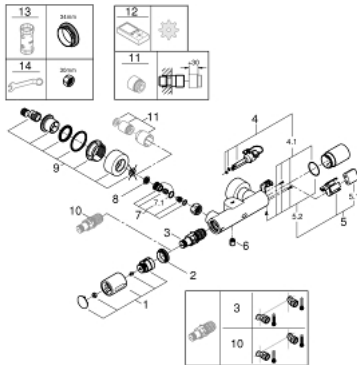

36 457 000 EUROSMART COSMOPOLITAN E SPECIAL INFRA-RED ELECTRONIC SHOWER MIXER WITH THERMOSTATIC TEMPERATURE CONTROL

SPARE PARTS

- 1: Temperature control handle (Spare part-nr. 49124000)
 - 2: retaining ring (Spare part-nr. 47743000)
 - 3: Thermostatic compact cartridge 1/2" (Spare part-nr. 47439000)
 - 4: Solenoid valve (Spare part-nr. 42424000)
 - 4.1: set of screws (Spare part-nr. 42422000)
 - 5: Battery housing (Spare part-nr. 42425000)
 - 5.1: Battery (Spare part-nr. 42886000)
 - 5.2: set of screws (Spare part-nr. 42422000)
 - 6: Non-return valve (Spare part-nr. 08565000)
 - 7: Non-return valve (Spare part-nr. 48277000)
 - 7.1: O-Ring Ø17 x Ø2 (Spare part-nr. 0305500M)
 - 8: Filter (Spare part-nr. 0726400M)
 - 9: S-union (Spare part-nr. 12693000)
 - 10: GROHE TurboStat cartridge 1/2" (Spare part-nr. 47175000)*
 - 11: Extension 30 (Spare part-nr. 46238000)*
 - 12: Remote control (Spare part-nr. 36407001)*
 - 13: Socket spanner (Spare part-nr. 19332000)*
 - 14: Special spanner (Spare part-nr. 19377000)*
- * Optional accessories