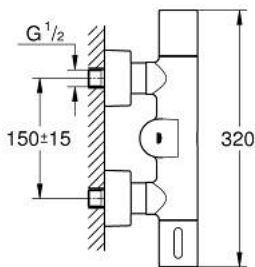

36 457 000 EUROSMART COSMOPOLITAN E SPECIAL INFRA-RED ELECTRONIC SHOWER MIXER WITH THERMOSTATIC TEMPERATURE CONTROL

PRODUCT DESCRIPTION

- Colour: chrome
- with infrared sensor for bi-directional communication for monitoring, configuration and servicing
- 6 V lithium battery, type CR-P2
- battery lifetime: approx. 7 years (150 actuations a day)
- ergonomic metal handle
- GROHE LongLife finish
- GROHE CoolTouch
- non return valve
- dirt strainers
- GROHE SafetyPlus fixed temperature stop
- temperature scale handle with internal safety stop between 35°C and 43°C
- metal temperature safety stop
- full unmixed hot or cold water in extreme handle position for legionella sampling
- shower bottom outlet 1/2" with integrated non return valve
- with S-unions and with covers
- self-sealing escutcheons
- multistage battery status display
- 7 pre-set programs:
  - auto flush
  - thermal disinfection
  - cleaning mode
- additional functions and precise settings by remote control 36 407
- CE approved
- noise classification I in accordance with DIN 4109