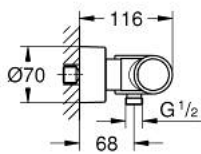

36 457 000 EUROSMART COSMOPOLITAN E SPECIAL INFRA-RED ELECTRONIC SHOWER MIXER WITH THERMOSTATIC TEMPERATURE CONTROL

PRODUCT DESCRIPTION

- Colour: chrome
- with infrared sensor for bi-directional communication for monitoring, configuration and servicing
- 6 V lithium battery, type CR-P2
- battery lifetime: approx. 7 years (150 actuations a day)
- ergonomic metal handle
- GROHE LongLife finish
- GROHE CoolTouch
- non return valve
- dirt strainers
- GROHE SafetyPlus fixed temperature stop
- temperature scale handle with internal safety stop between 35°C and 43°C
- metal temperature safety stop
- full unmixed hot or cold water in extreme handle position for legionella sampling
- shower bottom outlet 1/2" with integrated non return valve
- with S-unions and with covers
- self-sealing escutcheons
- multistage battery status display
- 7 pre-set programs:
  - auto flush
  - thermal disinfection
  - cleaning mode
- additional functions and precise settings by remote control 36 407
- CE approved
- noise classification I in accordance with DIN 4109