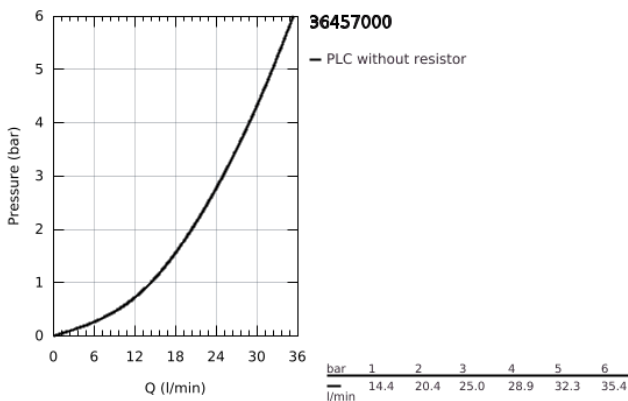

36 457 000 EUROSMART COSMOPOLITAN E SPECIAL INFRA-RED ELECTRONIC SHOWER MIXER WITH THERMOSTATIC TEMPERATURE CONTROL

PRODUCT DESCRIPTION

- Colour: chrome
- with infrared sensor for bi-directional communication for monitoring, configuration and servicing
- 6 V lithium battery, type CR-P2
- battery lifetime: approx. 7 years (150 actuations a day)
- ergonomic metal handle
- GROHE LongLife finish
- GROHE CoolTouch
- non return valve
- dirt strainers
- GROHE SafetyPlus fixed temperature stop
- temperature scale handle with internal safety stop between 35°C and 43°C
- metal temperature safety stop
- full unmixed hot or cold water in extreme handle position for legionella sampling
- shower bottom outlet 1/2" with integrated non return valve
- with S-unions and with covers
- self-sealing escutcheons
- multistage battery status display
- 7 pre-set programs:
 - auto flush
 - thermal disinfection
 - cleaning mode
- additional functions and precise settings by remote control 36 407
- CE approved
- noise classification I in accordance with DIN 4109