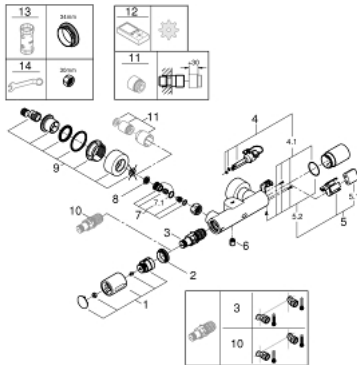

### PRODUCT DESCRIPTION

- Tyc: Chrome
- with infrared sensor for bi-directional communication for monitoring, configuration and servicing
- 6 V lithium battery, type CR-P2
- battery lifetime: approx. 7 years (150 actuations a day)
- ergonomic metal handle
- GROHE LongLife finish
- GROHE CoolTouch
- non return valve
- dirt strainers
- GROHE SafetyPlus fixed temperature stop
- temperature scale handle with internal safety stop between 35°C and 43°C
- metal temperature safety stop
- full unmixed hot or cold water in extreme handle position for legionella sampling
- shower bottom outlet 1/2" with integrated non return valve
- with S-unions and with covers
- self-sealing escutcheons
- multistage battery status display
- 7 pre-set programs:
  - auto flush
  - thermal disinfection
  - cleaning mode
- additional functions and precise settings by remote control 36 407
- CE approved
- noise classification I in accordance with DIN 4109

### SPARE PARTS

- 1: Temperature control handle (Spare part-nr. 49124000)
  - 2: Fitting ring (Spare part-nr. 47743000)
  - 3: Thermostatic compact cartridge 1/2" (Spare part-nr. 47439000)
  - 4: Solenoid valve (Spare part-nr. 42424000)
  - 4.1: Set of screws (Spare part-nr. 42422000)
  - 5: Battery housing (Spare part-nr. 42425000)
  - 5.1: Battery (Spare part-nr. 42886000)
  - 5.2: Set of screws (Spare part-nr. 42422000)
  - 6: Non-return valve (Spare part-nr. 08565000)
  - 7: Non-return valve (Spare part-nr. 48277000)
  - 7.1: O-ring  $\varnothing 17 \times \varnothing 2$  (Spare part-nr. 0305500M)
  - 8: Dirt strainer (Spare part-nr. 0726400M)
  - 9: S-union (Spare part-nr. 12693000)
  - 10: GROHE TurboStat cartridge 1/2" (Spare part-nr. 47175000)\*
  - 11: Extension set, 30 mm (Spare part-nr. 46238000)\*
  - 12: Remote control (Spare part-nr. 36407001)\*
  - 13: Socket spanner (Spare part-nr. 19332000)\*
  - 14: Special spanner (Spare part-nr. 19377000)\*
- \* Optional accessories