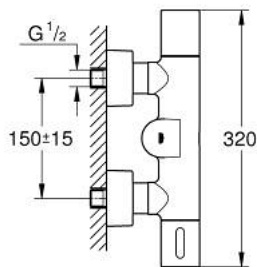

### PRODUCT DESCRIPTION

- Tyc: Chrome
- with infrared sensor for bi-directional communication for monitoring, configuration and servicing
- 6 V lithium battery, type CR-P2
- battery lifetime: approx. 7 years (150 actuations a day)
- ergonomic metal handle
- GROHE LongLife finish
- GROHE CoolTouch
- non return valve
- dirt strainers
- GROHE SafetyPlus fixed temperature stop
- temperature scale handle with internal safety stop between 35°C and 43°C
- metal temperature safety stop
- full unmixed hot or cold water in extreme handle position for legionella sampling
- shower bottom outlet 1/2" with integrated non return valve
- with S-unions and with covers
- self-sealing escutcheons
- multistage battery status display
- 7 pre-set programs:
  - auto flush
  - thermal disinfection
  - cleaning mode
- additional functions and precise settings by remote control 36 407
- CE approved
- noise classification I in accordance with DIN 4109

### SPARE PARTS

- 1: Temperature control handle (Spare part-nr. 49124000)
  - 2: Fitting ring (Spare part-nr. 47743000)
  - 3: Thermostatic compact cartridge 1/2" (Spare part-nr. 47439000)
  - 4: Solenoid valve (Spare part-nr. 42424000)
  - 4.1: Set of screws (Spare part-nr. 42422000)
  - 5: Battery housing (Spare part-nr. 42425000)
  - 5.1: Battery (Spare part-nr. 42886000)
  - 5.2: Set of screws (Spare part-nr. 42422000)
  - 6: Non-return valve (Spare part-nr. 08565000)
  - 7: Non-return valve (Spare part-nr. 48277000)
  - 7.1: O-ring  $\varnothing 17 \times \varnothing 2$  (Spare part-nr. 0305500M)
  - 8: Dirt strainer (Spare part-nr. 0726400M)
  - 9: S-union (Spare part-nr. 12693000)
  - 10: GROHE TurboStat cartridge 1/2" (Spare part-nr. 47175000)\*
  - 11: Extension set, 30 mm (Spare part-nr. 46238000)\*
  - 12: Remote control (Spare part-nr. 36407001)\*
  - 13: Socket spanner (Spare part-nr. 19332000)\*
  - 14: Special spanner (Spare part-nr. 19377000)\*
- \* Optional accessories