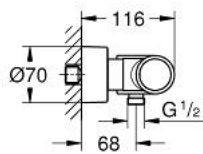

### PRODUCT DESCRIPTION

- Tyc: Chrome
- with infrared sensor for bi-directional communication for monitoring, configuration and servicing
- 6 V lithium battery, type CR-P2
- battery lifetime: approx. 7 years (150 actuations a day)
- ergonomic metal handle
- GROHE LongLife finish
- GROHE CoolTouch
- non return valve
- dirt strainers
- GROHE SafetyPlus fixed temperature stop
- temperature scale handle with internal safety stop between 35°C and 43°C
- metal temperature safety stop
- full unmixed hot or cold water in extreme handle position for legionella sampling
- shower bottom outlet 1/2" with integrated non return valve
- with S-unions and with covers
- self-sealing escutcheons
- multistage battery status display
- 7 pre-set programs:
  - auto flush
  - thermal disinfection
  - cleaning mode
- additional functions and precise settings by remote control 36 407
- CE approved
- noise classification I in accordance with DIN 4109