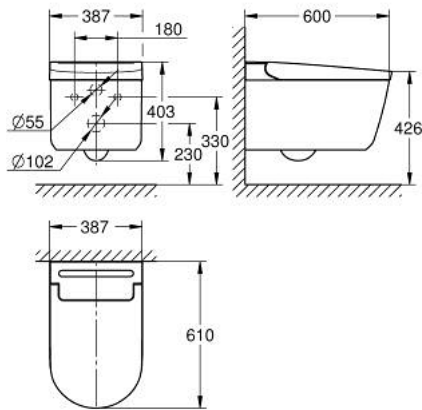

## 36 508 SH0 GROHE SENSA PRO SHOWER TOILET COMPLETE SYSTEM FOR CONCEALED FLUSHING CISTERNS, WALL-HUNG

### PRODUCT DESCRIPTION (1/2)

- Colour: alpine white
- GROHE Hygiene Clean: with antibacterial glazing HyperClean (SIAA Kokin Japanese standard compliant) and non-stick coating AquaCeramic
- GROHE power flush: rimless wash down jet WC with GROHE Triple Vortex flushing technology
- GROHE Skin Clean:
  - 2 dedicated adjustable spray arms (1 for anal area, 1 for front spray)
  - separate water way for front spray
  - oscillating spray (automatic forward and reverse motion of the spray)
  - adjustable spray intensity
  - automatic pre- and post-rinsing of spray nozzle with fresh water
  - integrated instant heater provides unlimited warm water
  - adjustable temperature
- Additional functions:
  - warm air dryer with adjustable temperature
  - descaling function
  - PP WC seat and lid with automatic opening/close function
  - pyro electric sensor for user detection
  - power switch
  - inside bowl night light
  - hidden water supply and power supply connections
  - remote control
- includes:
  - noise protection sheet, mounting bases and washers
  - manual remote control with wall-mounted holder
  - water supply connection set for concealed cistern
  - nozzle guard
  - cable with system plug on device
- water pressure 0.05 - 1 MPa (0.5 - 10 bar)
- nominal voltage 220-240 V AC
- main frequency 50-60 Hz
- type of protection IPX4
- complies with EN 1717