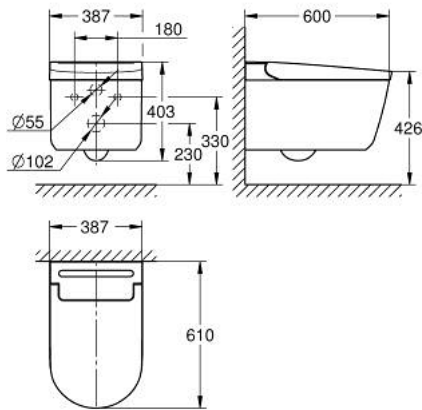

36 508 SH0 GROHE SENSA PRO SHOWER TOILET COMPLETE SYSTEM FOR CONCEALED FLUSHING CISTERNS, WALL-HUNG

PRODUCT DESCRIPTION (1/2)

- Tyc: alpine white
- GROHE Hygiene Clean: with antibacterial glazing HyperClean (SIAA Kokin Japanese standard compliant) and non-stick coating AquaCeramic
- GROHE power flush: rimless wash down jet WC with GROHE Triple Vortex flushing technology
- GROHE Skin Clean:
 - 2 dedicated adjustable spray arms (1 for anal area, 1 for front spray)
 - separate water way for front spray
 - oscillating spray (automatic forward and reverse motion of the spray)
 - adjustable spray intensity
 - automatic pre- and post-rinsing of spray nozzle with fresh water
 - integrated instant heater provides unlimited warm water
 - adjustable temperature
- Additional functions:
 - warm air dryer with adjustable temperature
 - descaling function
 - PP WC seat and lid with automatic opening/close function
 - pyro electric sensor for user detection
 - power switch
 - inside bowl night light
 - hidden water supply and power supply connections
 - remote control
- includes:
 - noise protection sheet, mounting bases and washers
 - manual remote control with wall-mounted holder
 - water supply connection set for concealed cistern
 - nozzle guard
 - cable with system plug on device
- water pressure 0.05 - 1 MPa (0.5 - 10 bar)
- nominal voltage 220-240 V AC
- main frequency 50-60 Hz
- type of protection IPX4
- complies with EN 1717

Pure Freude
an Wasser

36 508 SH0 GROHE SENSIA PRO SHOWER TOILET COMPLETE SYSTEM FOR CONCEALED FLUSHING CISTERNS, WALL-HUNG

PRODUCT DESCRIPTION (2/2)

- CE approved