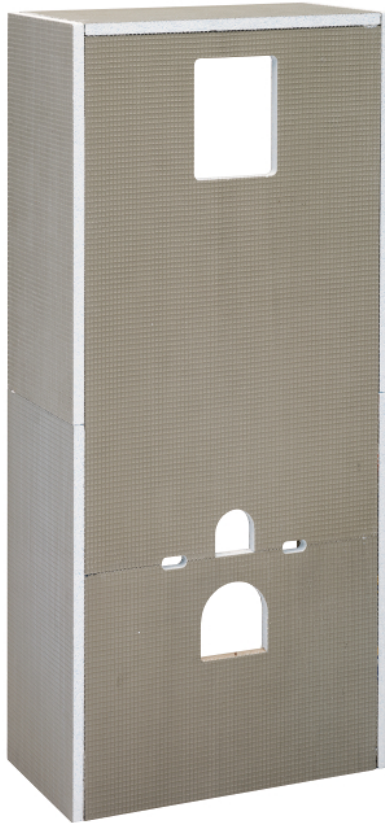

## 36 536 000 DECORATIVE SURFACE COVER

### PRODUCT DESCRIPTION

- cladding for pre-wall installation of Solido
- glueable and/or screwable
- prefabricated holes for Solido
- to be used for wall-drain and floor-drain with centered distance of 60 - 145 mm
- consisting of:
  - rigid foam plates
  - screws and glue