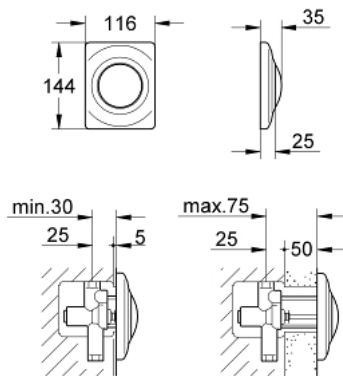

## 37 018 P00 SURF FLUSH PLATE

### PRODUCT DESCRIPTION

- Colour: matt chrome
- 116 x 144 mm
- with push button actuation
- GROHE LongLife finish

### SPARE PARTS

- 1: Spring, 5 pcs. (Spare part-nr. 4309700M)
- 2: Operating rod (Spare part-nr. 43038000)
- 3: Frame (Spare part-nr. 43210000)