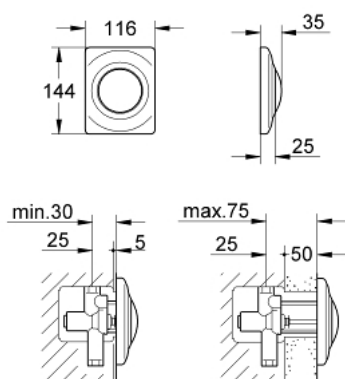

37 018 P00 SURF FLUSH PLATE

PRODUCT DESCRIPTION

- Tyc: matt chrome
- 116 x 144 mm
- with push button actuation
- GROHE LongLife finish

37 018 P00 SURF FLUSH PLATE

SPARE PARTS

- 1: Spring, 5 pcs. (Spare part-nr. 4309700M)
- 2: Operating rod (Spare part-nr. 43038000)
- 3: Mounting frame (Spare part-nr. 43210000)