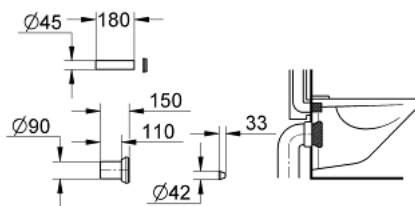

37 311 K00 WC INLET AND OUTLET CONNECTING SET

PRODUCT DESCRIPTION

- Colour: black
- for wall hung WC
- connecting pipe \varnothing 45 mm
- waste sleeve \varnothing 90 mm
- length 150 mm
- cover for WC fixing bolts

Pure Freude
an Wasser

37 311 K00 WC INLET AND OUTLET CONNECTING SET

No exploded view is available for this spare part list.

SPARE PARTS

1: Basin fastening (Spare part-nr. 43511SH0)

2: Connector (Spare part-nr. 37119000)