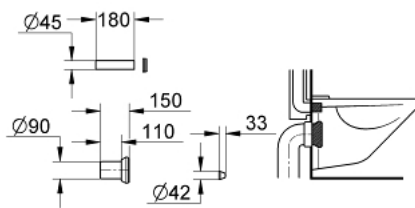

37 311 K00 WC INLET AND OUTLET CONNECTING SET

PRODUCT DESCRIPTION

- Tyc: black
- for wall hung WC
- connecting pipe \varnothing 45 mm
- waste sleeve \varnothing 90 mm
- length 150 mm
- cover for WC fixing bolts

Pure Freude
an Wasser

37 311 K00 WC INLET AND OUTLET CONNECTING SET

No exploded view is available for this spare part list.

SPARE PARTS

1: Basin fastening (Spare part-nr. 43511SH0)

2: Connector (Spare part-nr. 37119000)