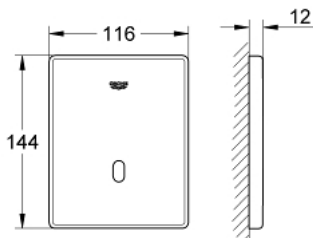

### PRODUCT DESCRIPTION

- Colour: chrome
- with infrared sensor for bi-directional communication for monitoring, configuration and servicing
- with transformer 100-230 V AC, 50-60 Hz, 6 V DC
- GROHE LongLife finish
- cartridge with solenoid valve and dirt strainer
- front plate 116 x 144 mm
- flow pressure min 0.5 bar
- operating pressure max 10 bar
- 7 pre-set programs:
  - auto flush
  - cleaning mode
  - pre-flush on/off
- additional functions and precise settings by remote control 36 407
- adjustable flow time by hand or remote
- set for final installation
- for Rapido U
- CE approved