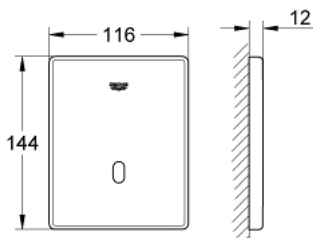

37 324 001 TECTRON SKATE INFRA-RED ELECTRONIC FOR URINAL

PRODUCT DESCRIPTION

- Colour: chrome
- with infrared sensor for bi-directional communication for monitoring, configuration and servicing
- 6 V lithium battery, type CR-P2
- battery lifetime: approx. 7 years (150 actuations a day)
- GROHE LongLife finish
- cartridge with solenoid valve and dirt strainer
- front plate 116 x 144 mm
- flow pressure min 0.5 bar
- operating pressure max 10 bar
- multistage battery status display
- 7 pre-set programs:
- auto flush
- cleaning mode
- pre-flush on/off
- additional functions and precise settings by remote control 36 407
- adjustable flow time by hand or remote
- set for final installation
- for Rapido U or Rapido UMB
- CE approved