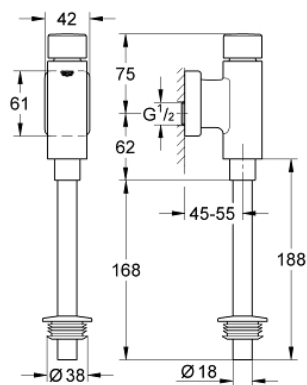

37 339 000 RONDO FLUSH VALVE FOR URINAL

PRODUCT DESCRIPTION

- Colour: chrome
- 1/2"
- material: brass
- integrated stop valve
- GROHE LongLife finish
- with control cap and flush pipe connection
- flow rate adjustment
- flush volume adjustable 1.0 - 4.0 l
- with wall escutcheon
- flush pipe 200 mm
- rubber connector with escutcheon
- flow pressure min 0.5 bar
- operating pressure max 5 bar

37 339 000 RONDO FLUSH VALVE FOR URINAL

SPARE PARTS

- 1: Press button (Spare part-nr. 66728000)
 - 2: Actuation unit (Spare part-nr. 66802000)
 - 3: Piston (Spare part-nr. 43450000)
 - 3.1: Sleeve (Spare part-nr. 4376500M)
 - 4: Supply stop (Spare part-nr. 43393000)
 - 5: Escutcheon (Spare part-nr. 66734000)
 - 6: Nut (Spare part-nr. 42344000)
 - 7: Urinal flush pipe (Spare part-nr. 37035000)
 - 8: Adapter for urinal (Spare part-nr. 43818000)
 - 9: Set of seals (Spare part-nr. 42345000)*
 - 10: Escutcheon (Spare part-nr. 37391000)*
- * Optional accessories