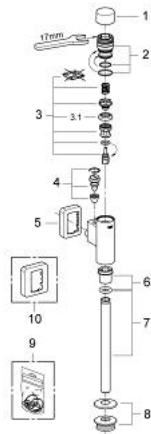

37 339 000 RONDO FLUSH VALVE FOR URINAL

PRODUCT DESCRIPTION

- Colour: chrome
- 1/2"
- material: brass
- integrated stop valve
- GROHE LongLife finish
- with control cap and flush pipe connection
- flow rate adjustment
- flush volume adjustable 1.0 - 4.0 l
- with wall escutcheon
- flush pipe 200 mm
- rubber connector with escutcheon
- flow pressure min 0.5 bar
- operating pressure max 5 bar

37 339 000 RONDO FLUSH VALVE FOR URINAL

SPARE PARTS

- 1: Press button (Spare part-nr. 66728000)
 - 2: Actuation unit (Spare part-nr. 66802000)
 - 3: Piston (Spare part-nr. 43450000)
 - 3.1: Sleeve (Spare part-nr. 4376500M)
 - 4: Supply stop (Spare part-nr. 43393000)
 - 5: Escutcheon (Spare part-nr. 66734000)
 - 6: Nut (Spare part-nr. 42344000)
 - 7: Urinal flush pipe (Spare part-nr. 37035000)
 - 8: Adapter for urinal (Spare part-nr. 43818000)
 - 9: Set of seals (Spare part-nr. 42345000)*
 - 10: Escutcheon (Spare part-nr. 37391000)*
- * Optional accessories