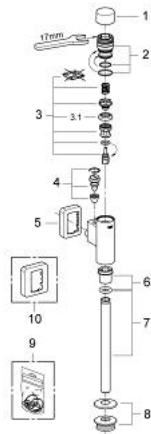

37 339 000 RONDO FLUSH VALVE FOR URINAL

PRODUCT DESCRIPTION

- Tyc: Chrome
- 1/2"
- material: brass
- integrated stop valve
- GROHE LongLife finish
- with control cap and flush pipe connection
- flow rate adjustment
- flush volume adjustable 1.0 - 4.0 l
- with wall escutcheon
- flush pipe 200 mm
- rubber connector with escutcheon
- flow pressure min 0.5 bar
- operating pressure max 5 bar

37 339 000 RONDO FLUSH VALVE FOR URINAL

SPARE PARTS

- 1: Press button (Spare part-nr. 66728000)
 - 2: Actuation unit (Spare part-nr. 66802000)
 - 3: Piston (Spare part-nr. 43450000)
 - 3.1: Sleeve (Spare part-nr. 4376500M)
 - 4: Supply stop (Spare part-nr. 43393000)
 - 5: Escutcheon (Spare part-nr. 66734000)
 - 6: Nut (Spare part-nr. 42344000)
 - 7: Urinal flush pipe (Spare part-nr. 37035000)
 - 8: Adapter for urinal (Spare part-nr. 43818000)
 - 9: Set of seals (Spare part-nr. 42345000)*
 - 10: Escutcheon (Spare part-nr. 37391000)*
- * Optional accessories