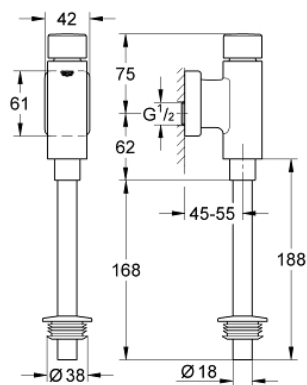

37 339 000 RONDO FLUSH VALVE FOR URINAL

PRODUCT DESCRIPTION

- Tyc: Chrome
- 1/2"
- material: brass
- integrated stop valve
- GROHE LongLife finish
- with control cap and flush pipe connection
- flow rate adjustment
- flush volume adjustable 1.0 - 4.0 l
- with wall escutcheon
- flush pipe 200 mm
- rubber connector with escutcheon
- flow pressure min 0.5 bar
- operating pressure max 5 bar

37 339 000 RONDO FLUSH VALVE FOR URINAL

SPARE PARTS

- 1: Press button (Spare part-nr. 66728000)
 - 2: Actuation unit (Spare part-nr. 66802000)
 - 3: Piston (Spare part-nr. 43450000)
 - 3.1: Sleeve (Spare part-nr. 4376500M)
 - 4: Supply stop (Spare part-nr. 43393000)
 - 5: Escutcheon (Spare part-nr. 66734000)
 - 6: Nut (Spare part-nr. 42344000)
 - 7: Urinal flush pipe (Spare part-nr. 37035000)
 - 8: Adapter for urinal (Spare part-nr. 43818000)
 - 9: Set of seals (Spare part-nr. 42345000)*
 - 10: Escutcheon (Spare part-nr. 37391000)*
- * Optional accessories