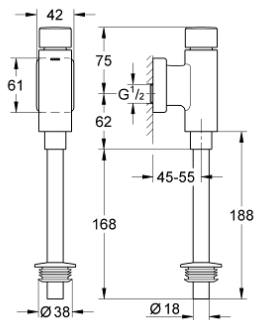

## 37 345 000 RONDO FLUSH VALVE FOR URINAL

### PRODUCT DESCRIPTION

- Colour: chrome
- 1/2"
- material: brass
- integrated stop valve
- GROHE LongLife finish
- with control cap and flush pipe connection
- flow rate adjustment
- flush volume adjustable 1.0 - 4.0 l
- with wall escutcheon
- flush pipe 200 mm
- rubber connector with escutcheon
- flow pressure min 0.5 bar
- operating pressure max 5 bar

### SPARE PARTS

- 1: Press button (Spare part-nr. 66728000)
  - 2: Actuation unit (Spare part-nr. 66802000)
  - 3: Piston (Spare part-nr. 43450000)
  - 3.1: Sleeve (Spare part-nr. 4376500M)
  - 4: Supply stop (Spare part-nr. 43393000)
  - 5: Escutcheon (Spare part-nr. 66734000)
  - 6: Nut (Spare part-nr. 42344000)
  - 7: Urinal flush pipe (Spare part-nr. 37035000)
  - 8: Adapter for urinal (Spare part-nr. 43818000)
  - 9: Set of seals (Spare part-nr. 42345000)\*
  - 10: Escutcheon (Spare part-nr. 37391000)\*
- \* Optional accessories