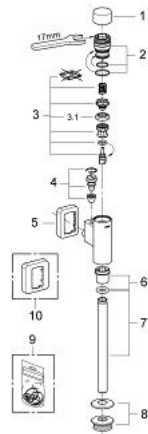

## 37 345 000 RONDO FLUSH VALVE FOR URINAL

### PRODUCT DESCRIPTION

- Colour: chrome
- 1/2"
- material: brass
- integrated stop valve
- GROHE LongLife finish
- with control cap and flush pipe connection
- flow rate adjustment
- flush volume adjustable 1.0 - 4.0 l
- with wall escutcheon
- flush pipe 200 mm
- rubber connector with escutcheon
- flow pressure min 0.5 bar
- operating pressure max 5 bar

### SPARE PARTS

- 1: Press button (Spare part-nr. 66728000)
  - 2: Actuation unit (Spare part-nr. 66802000)
  - 3: Piston (Spare part-nr. 43450000)
  - 3.1: Sleeve (Spare part-nr. 4376500M)
  - 4: Supply stop (Spare part-nr. 43393000)
  - 5: Escutcheon (Spare part-nr. 66734000)
  - 6: Nut (Spare part-nr. 42344000)
  - 7: Urinal flush pipe (Spare part-nr. 37035000)
  - 8: Adapter for urinal (Spare part-nr. 43818000)
  - 9: Set of seals (Spare part-nr. 42345000)\*
  - 10: Escutcheon (Spare part-nr. 37391000)\*
- \* Optional accessories