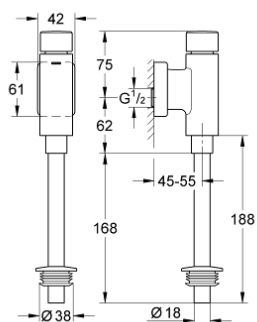

## 37 345 000 RONDO FLUSH VALVE FOR URINAL

### PRODUCT DESCRIPTION

- Tyc: Chrome
- 1/2"
- material: brass
- integrated stop valve
- GROHE LongLife finish
- with control cap and flush pipe connection
- flow rate adjustment
- flush volume adjustable 1.0 - 4.0 l
- with wall escutcheon
- flush pipe 200 mm
- rubber connector with escutcheon
- flow pressure min 0.5 bar
- operating pressure max 5 bar

### SPARE PARTS

- 1: Press button (Spare part-nr. 66728000)
  - 2: Actuation unit (Spare part-nr. 66802000)
  - 3: Piston (Spare part-nr. 43450000)
  - 3.1: Sleeve (Spare part-nr. 4376500M)
  - 4: Supply stop (Spare part-nr. 43393000)
  - 5: Escutcheon (Spare part-nr. 66734000)
  - 6: Nut (Spare part-nr. 42344000)
  - 7: Urinal flush pipe (Spare part-nr. 37035000)
  - 8: Adapter for urinal (Spare part-nr. 43818000)
  - 9: Set of seals (Spare part-nr. 42345000)\*
  - 10: Escutcheon (Spare part-nr. 37391000)\*
- \* Optional accessories