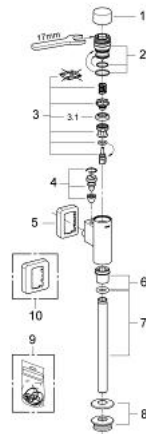

## 37 345 000 RONDO FLUSH VALVE FOR URINAL

### PRODUCT DESCRIPTION

- Tyc: Chrome
- 1/2"
- material: brass
- integrated stop valve
- GROHE LongLife finish
- with control cap and flush pipe connection
- flow rate adjustment
- flush volume adjustable 1.0 - 4.0 l
- with wall escutcheon
- flush pipe 200 mm
- rubber connector with escutcheon
- flow pressure min 0.5 bar
- operating pressure max 5 bar

### SPARE PARTS

- 1: Press button (Spare part-nr. 66728000)
  - 2: Actuation unit (Spare part-nr. 66802000)
  - 3: Piston (Spare part-nr. 43450000)
  - 3.1: Sleeve (Spare part-nr. 4376500M)
  - 4: Supply stop (Spare part-nr. 43393000)
  - 5: Escutcheon (Spare part-nr. 66734000)
  - 6: Nut (Spare part-nr. 42344000)
  - 7: Urinal flush pipe (Spare part-nr. 37035000)
  - 8: Adapter for urinal (Spare part-nr. 43818000)
  - 9: Set of seals (Spare part-nr. 42345000)\*
  - 10: Escutcheon (Spare part-nr. 37391000)\*
- \* Optional accessories